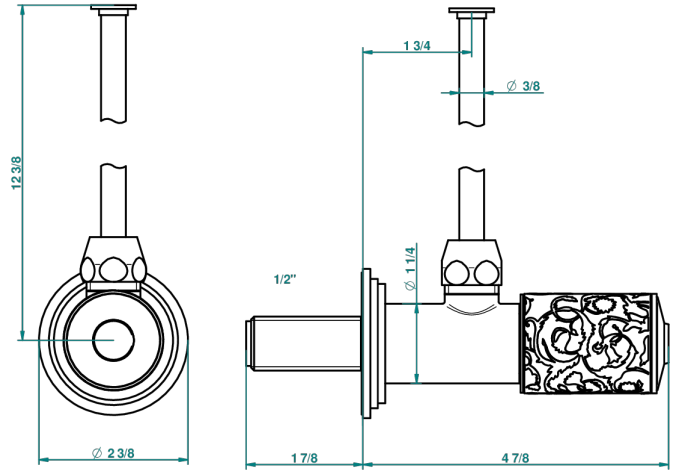

FRIVOLE

G2R-181/S

1/2" stylised adjustable stop cock with 30 cm tube

THG[®]
PARIS

30549

27/08/2008

CHARACTERISTIC

- Frivole
- 1/2" stylised adjustable stop cock with 30 cm tube