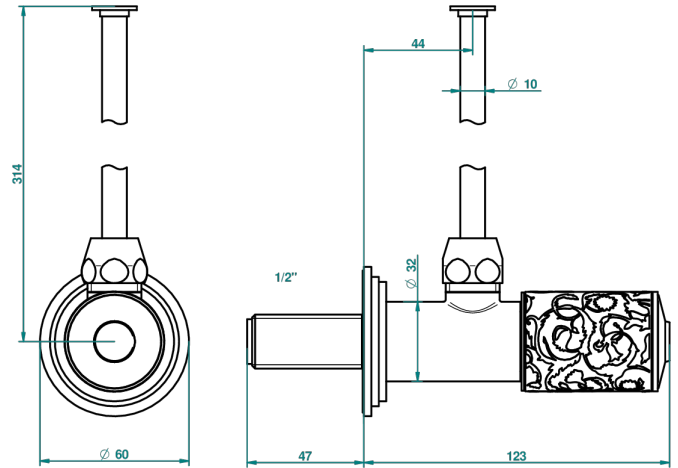

FRIVOLE

G2R-181/S

1/2" stylised adjustable stop cock with 30 cm tube

30549

27/08/2008

CHARACTERISTIC

- Frivole
- 1/2" stylised adjustable stop cock with 30 cm tube

AVAILABLE FINITIONS