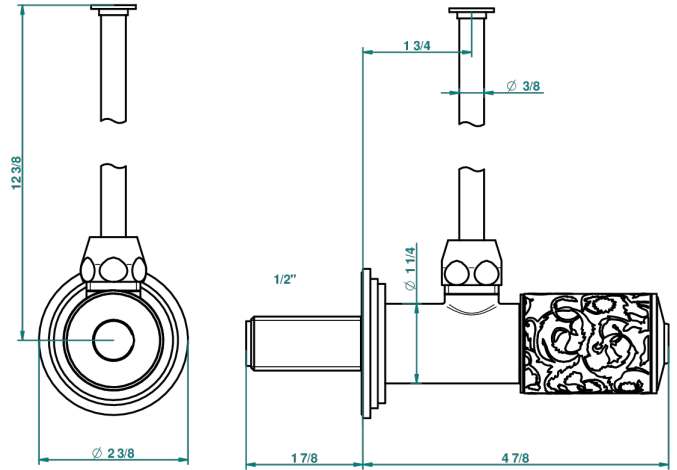

# FRIVOLE

G2R-181/S

1/2" stylised adjustable stop cock with 30 cm tube

THG<sup>®</sup>  
PARIS

30549

27/08/2008

## CHARACTERISTIC

- Frivole
- 1/2" stylised adjustable stop cock with 30 cm tube