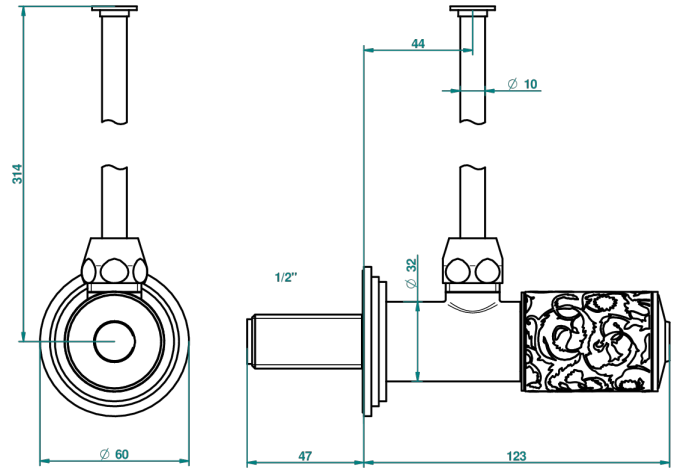

# FRIVOLE

G2R-181/S

1/2" stylised adjustable stop cock with 30 cm tube

THG<sup>®</sup>  
PARIS

30549

27/08/2008

## CHARACTERISTIC

- Frivole
- 1/2" stylised adjustable stop cock with 30 cm tube