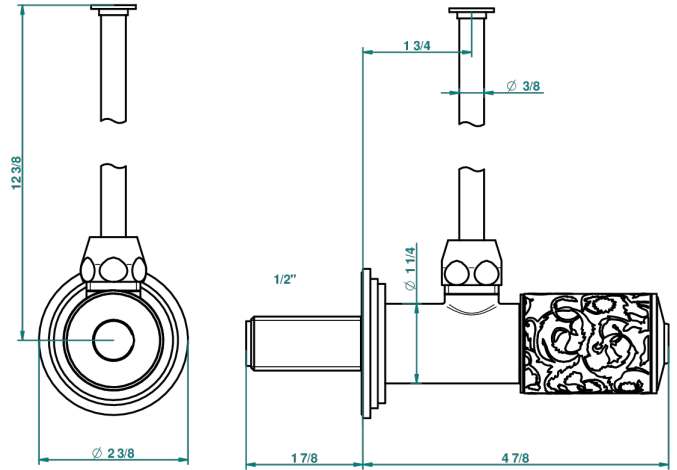

FRIVOLE

G2R-181/S

1/2" stylised adjustable stop cock with 30 cm tube

30549

27/08/2008

CHARACTERISTIC

- Frivole
- 1/2" stylised adjustable stop cock with 30 cm tube

AVAILABLE FINITIONS