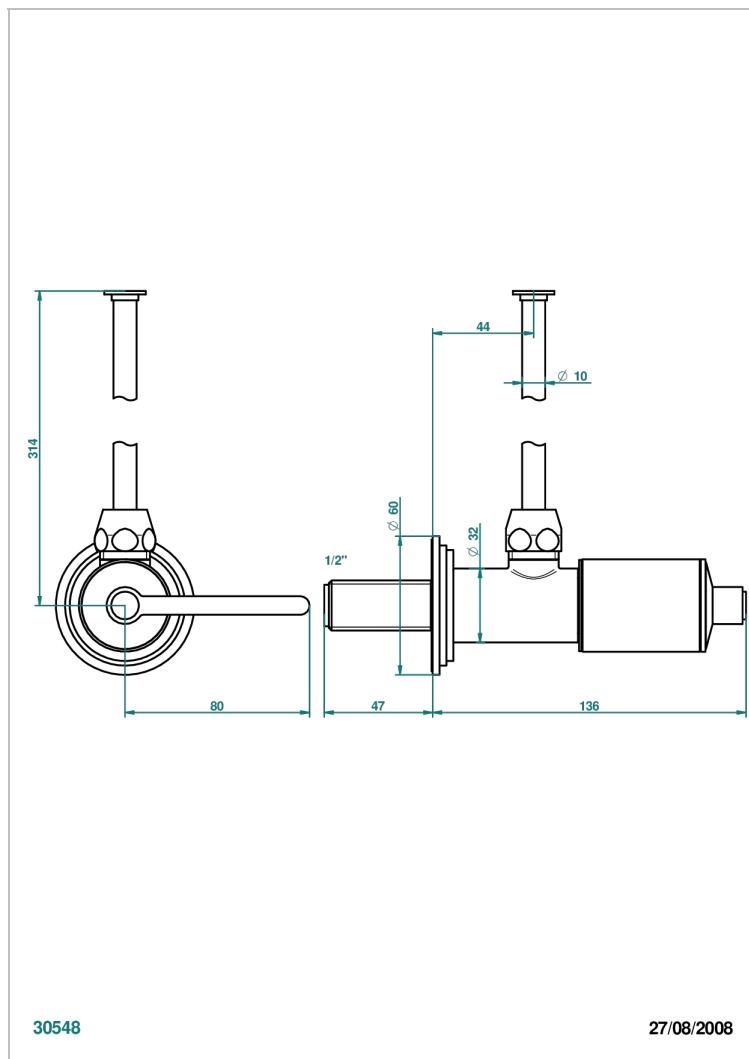

FAUBOURG WHITE PORCELAIN WITH LEVER

G2J-181/S

1/2" stylised adjustable stop cock with 30 cm tube

CHARACTERISTIC

- Faubourg White Porcelain with lever
- 1/2" stylised adjustable stop cock with 30 cm tube

AVAILABLE FINITIONS