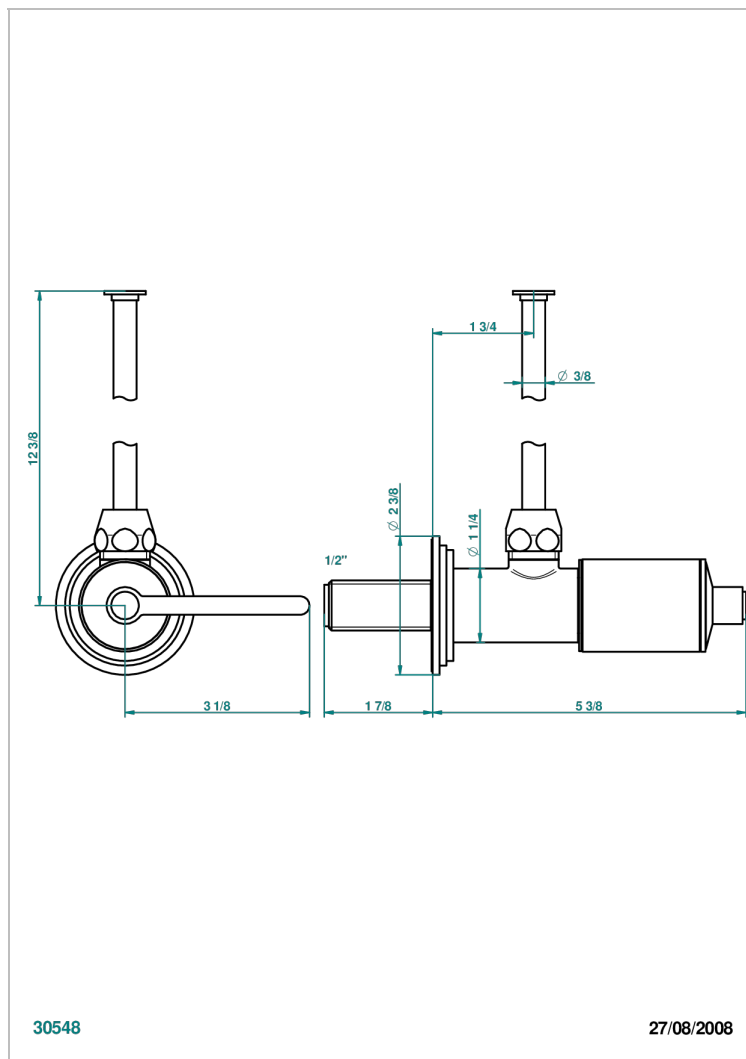

FAUBOURG WHITE PORCELAIN WITH LEVER

G2J-181/S

1/2" stylised adjustable stop cock with 30 cm tube

CHARACTERISTIC

- Faubourg White Porcelain with lever
- 1/2" stylised adjustable stop cock with 30 cm tube

AVAILABLE FINITIONS