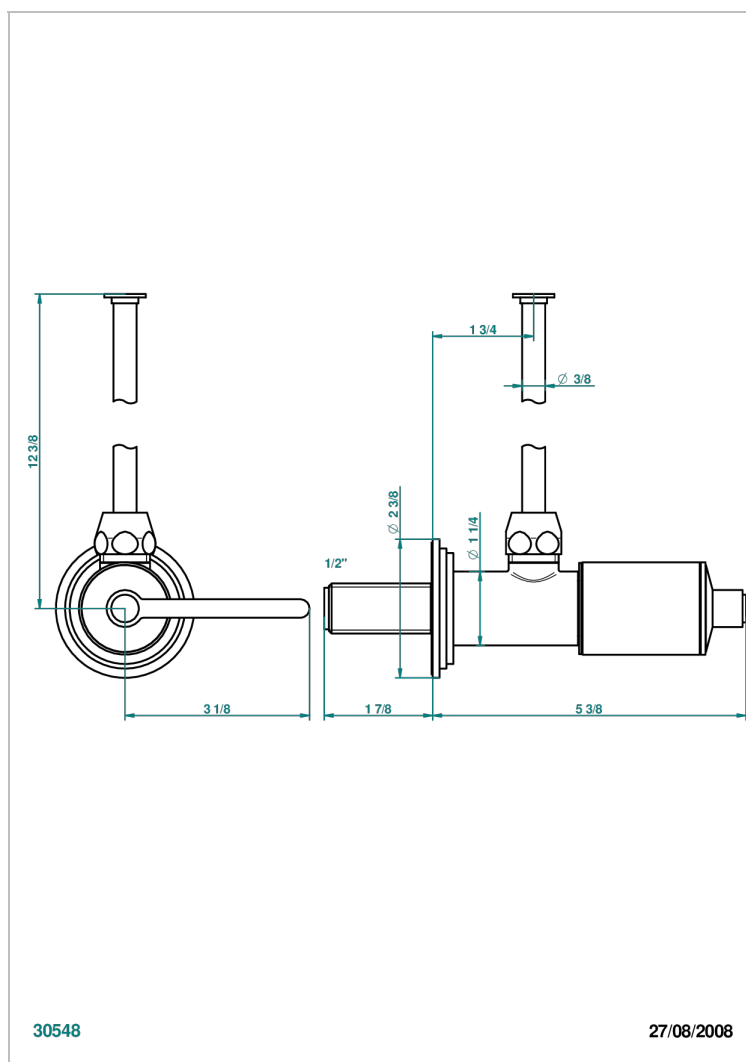

FAUBOURG WHITE PORCELAIN WITH LEVER

G2J-181/S

1/2" stylised adjustable stop cock with 30 cm tube

CHARACTERISTIC

- Faubourg White Porcelain with lever
- 1/2" stylised adjustable stop cock with 30 cm tube

AVAILABLE FINITIONS