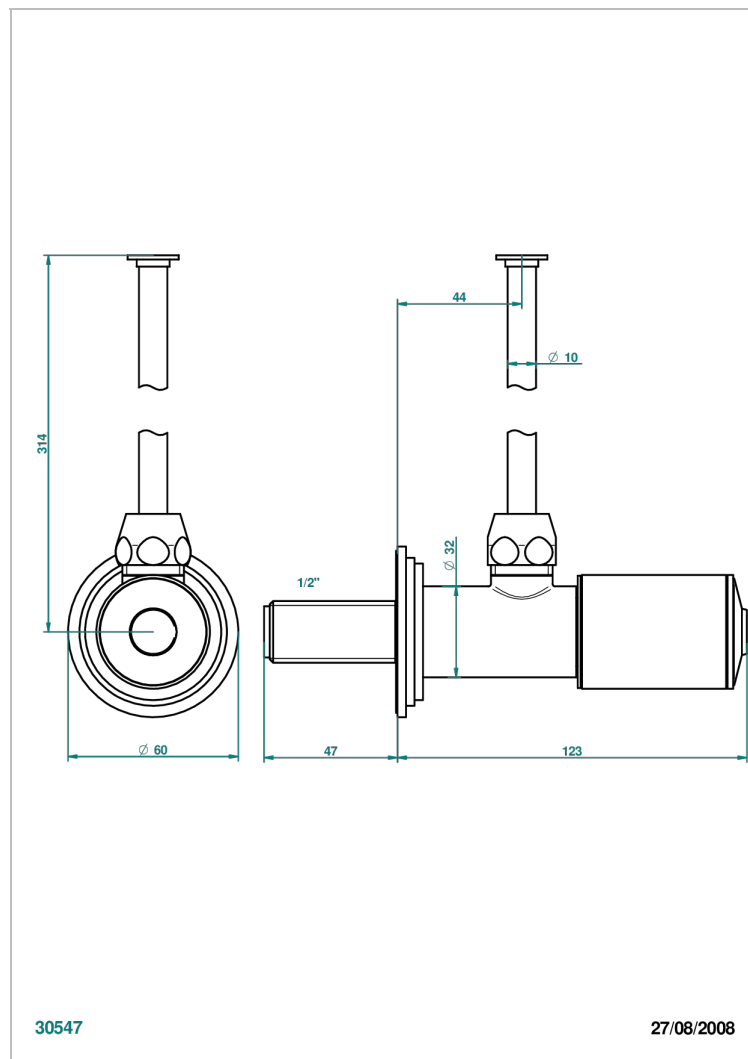

FAUBOURG WHITE PORCELAIN

G2K-181/S

1/2" stylised adjustable stop cock with 30 cm tube

CHARACTERISTIC

- Faubourg White Porcelain
- 1/2" stylised adjustable stop cock with 30 cm tube

AVAILABLE FINITIONS

Antique nickel - H28
Black ceram - D30
Blush PVD - H62
Brass color PVD - H49
Brown bronze color PVD - F33
Gold color PVD - H52