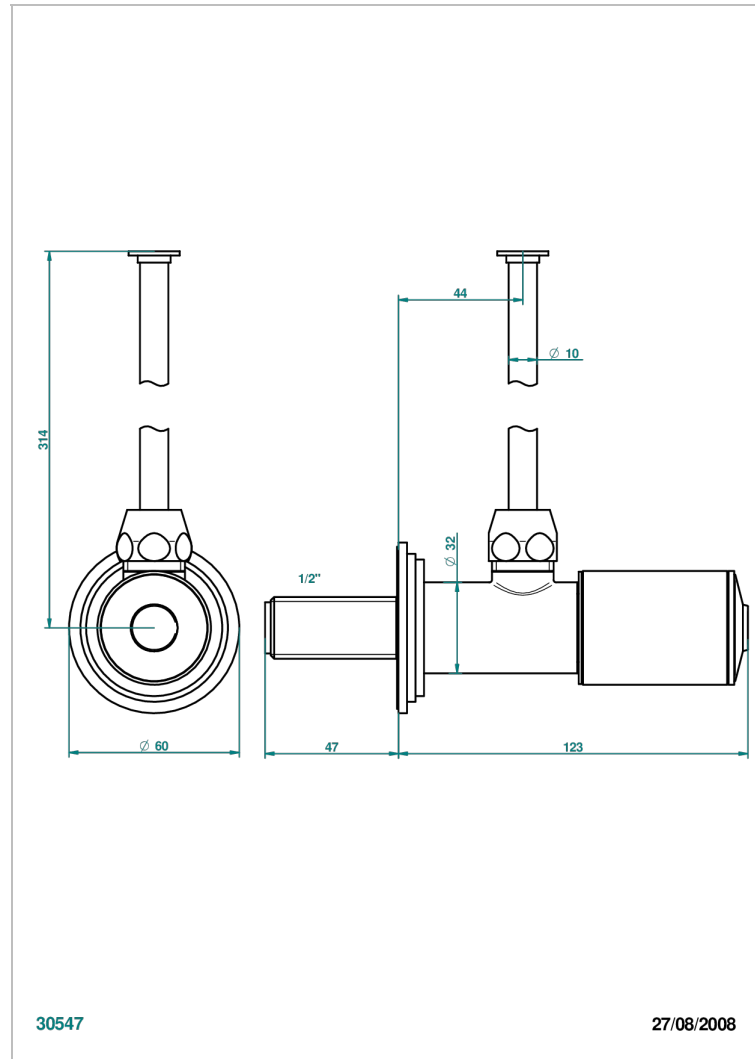

FAUBOURG WHITE PORCELAIN

G2K-181/S

1/2" stylised adjustable stop cock with 30 cm tube

CHARACTERISTIC

- Faubourg White Porcelain
- 1/2" stylised adjustable stop cock with 30 cm tube

AVAILABLE FINITIONS

Antique nickel - H28
Black ceram - D30
Blush PVD - H62
Brass color PVD - H49
Brown bronze color PVD - F33
Gold color PVD - H52