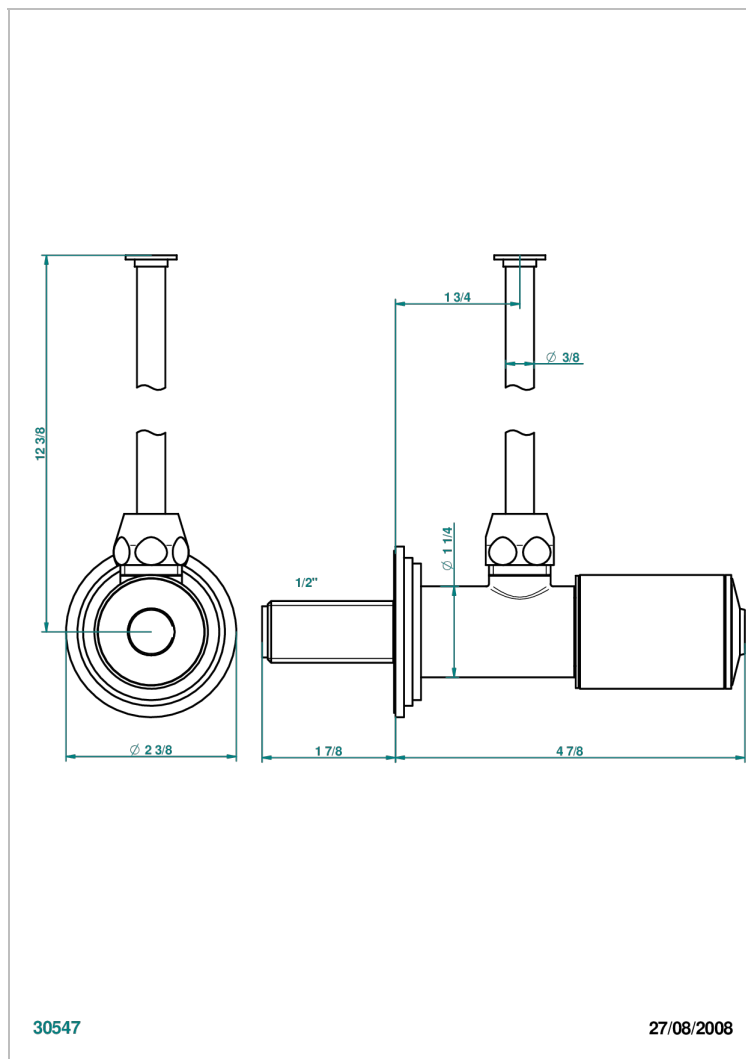

FAUBOURG WHITE PORCELAIN

G2K-181/S

1/2" stylised adjustable stop cock with 30 cm tube

CHARACTERISTIC

- Faubourg White Porcelain
- 1/2" stylised adjustable stop cock with 30 cm tube

AVAILABLE FINITIONS

Antique nickel - H28
Black ceram - D30
Blush PVD - H62
Brass color PVD - H49
Brown bronze color PVD - F33
Gold color PVD - H52