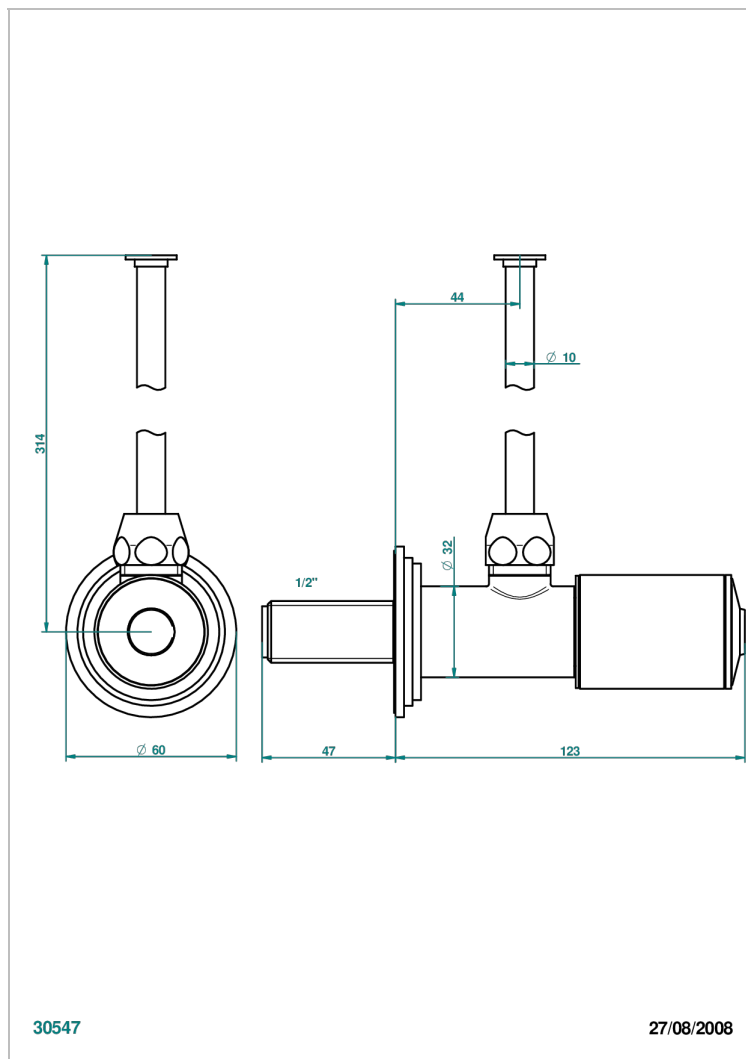

FAUBOURG WHITE PORCELAIN

G2K-181/S

1/2" stylised adjustable stop cock with 30 cm tube

CHARACTERISTIC

- Faubourg White Porcelain
- 1/2" stylised adjustable stop cock with 30 cm tube

AVAILABLE FINITIONS

Antique nickel - H28
Black ceram - D30
Blush PVD - H62
Brass color PVD - H49
Brown bronze color PVD - F33
Gold color PVD - H52