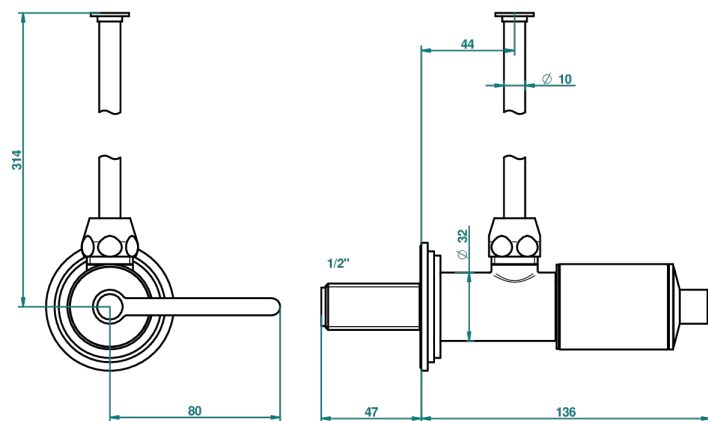

# FAUBOURG BLACK PORCELAIN WITH LEVER

G2M-181/S

1/2" stylised adjustable stop cock with 30 cm tube

30546

27/08/2008

## CHARACTERISTIC

- Faubourg Black Porcelain with lever
- 1/2" stylised adjustable stop cock with 30 cm tube