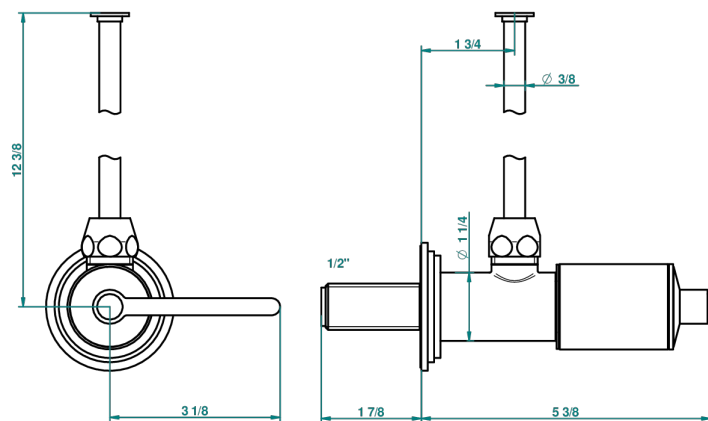

# FAUBOURG BLACK PORCELAIN WITH LEVER

G2M-181/S

1/2" stylised adjustable stop cock with 30 cm tube

30546

27/08/2008

## CHARACTERISTIC

- Faubourg Black Porcelain with lever
- 1/2" stylised adjustable stop cock with 30 cm tube