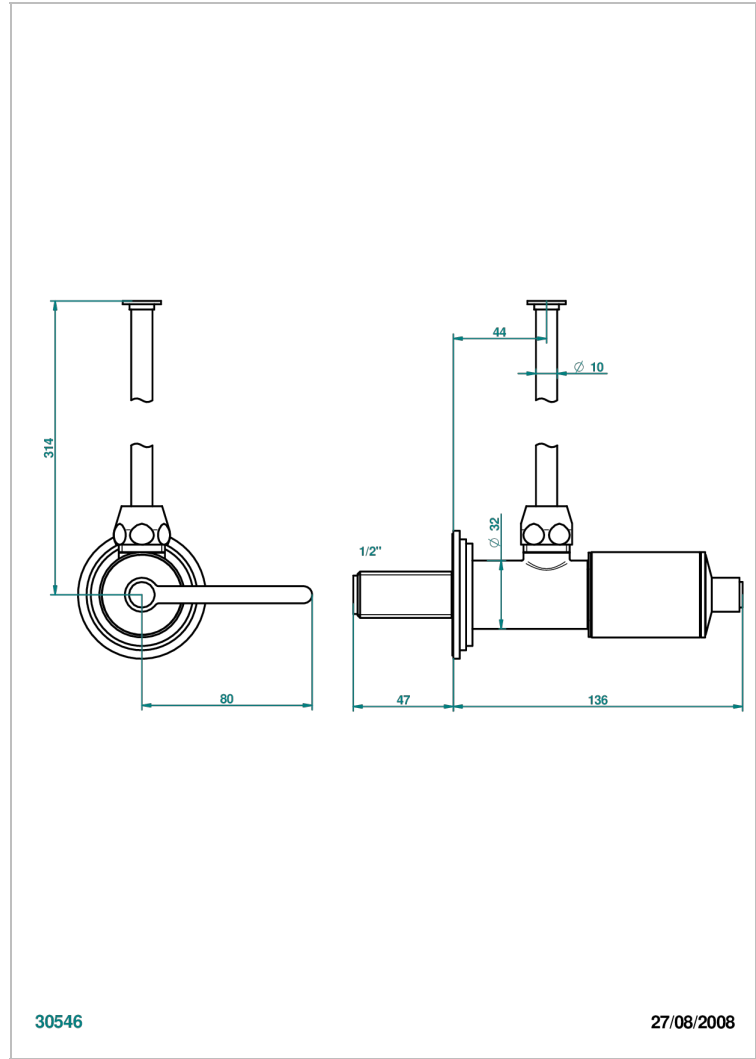

# FAUBOURG BLACK PORCELAIN WITH LEVER

G2M-181/S

1/2" stylised adjustable stop cock with 30 cm tube

## CHARACTERISTIC

- Faubourg Black Porcelain with lever
- 1/2" stylised adjustable stop cock with 30 cm tube