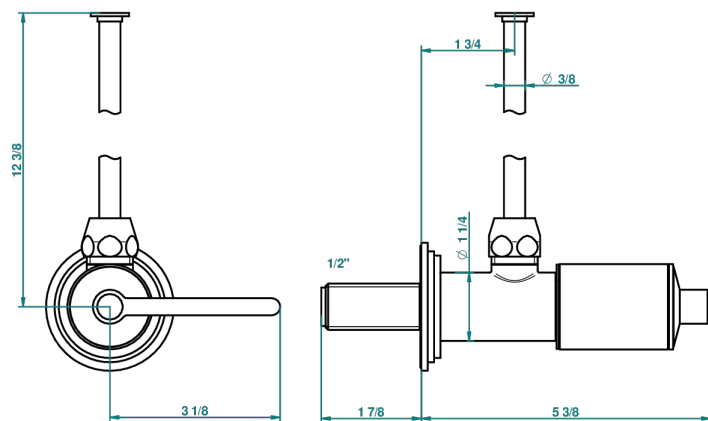

FAUBOURG BLACK PORCELAIN WITH LEVER

G2M-181/S

1/2" stylised adjustable stop cock with 30 cm tube

30546

27/08/2008

CHARACTERISTIC

- Faubourg Black Porcelain with lever
- 1/2" stylised adjustable stop cock with 30 cm tube