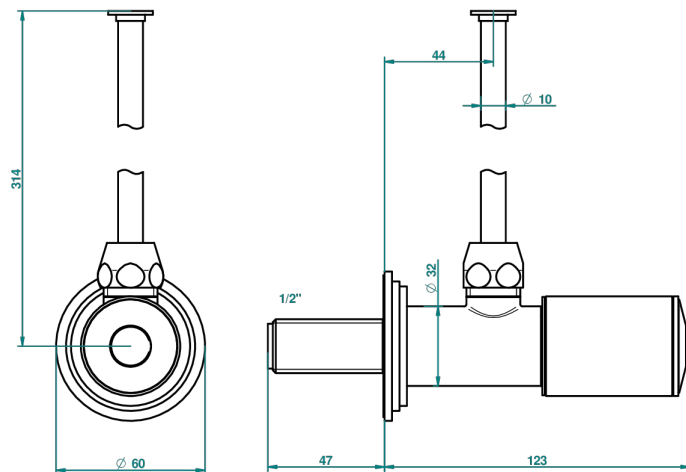

FAUBOURG BLACK PORCELAIN

G2L-181/S

1/2" stylised adjustable stop cock with 30 cm tube

30545

27/08/2008

CHARACTERISTIC

- Faubourg Black Porcelain
- 1/2" stylised adjustable stop cock with 30 cm tube

AVAILABLE FINITIONS