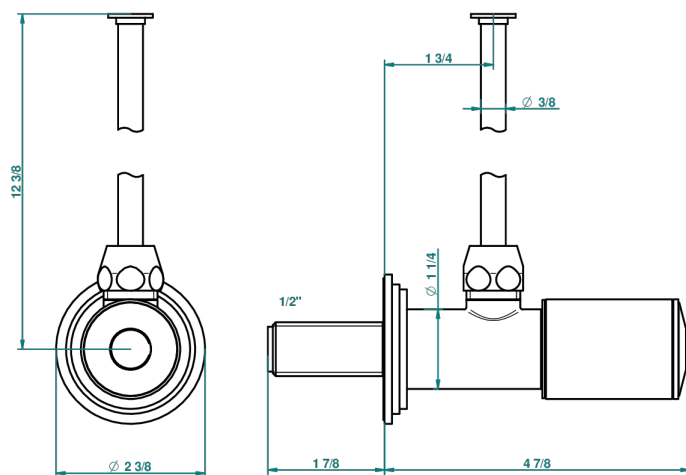

FAUBOURG BLACK PORCELAIN

G2L-181/S

1/2" stylised adjustable stop cock with 30 cm tube

30545

27/08/2008

CHARACTERISTIC

- Faubourg Black Porcelain
- 1/2" stylised adjustable stop cock with 30 cm tube

AVAILABLE FINITIONS