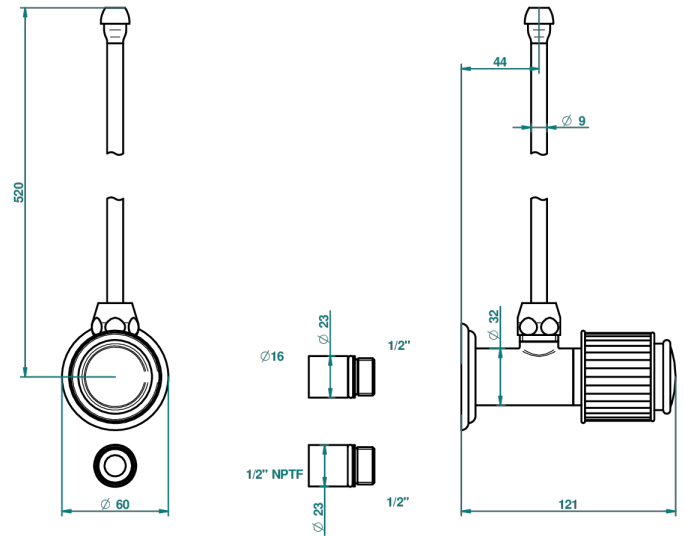

# JAIPUR ONICE NEGRO

A9C-181/SLA

Angle valve with 3/8 supply lavatory quick adaptor set

THG<sup>®</sup>  
PARIS

30538

27/08/2008

## CARACTERÍSTICAS

- Jaipur Onice Negro
- Angle valve with 3/8 supply lavatory quick adaptor set