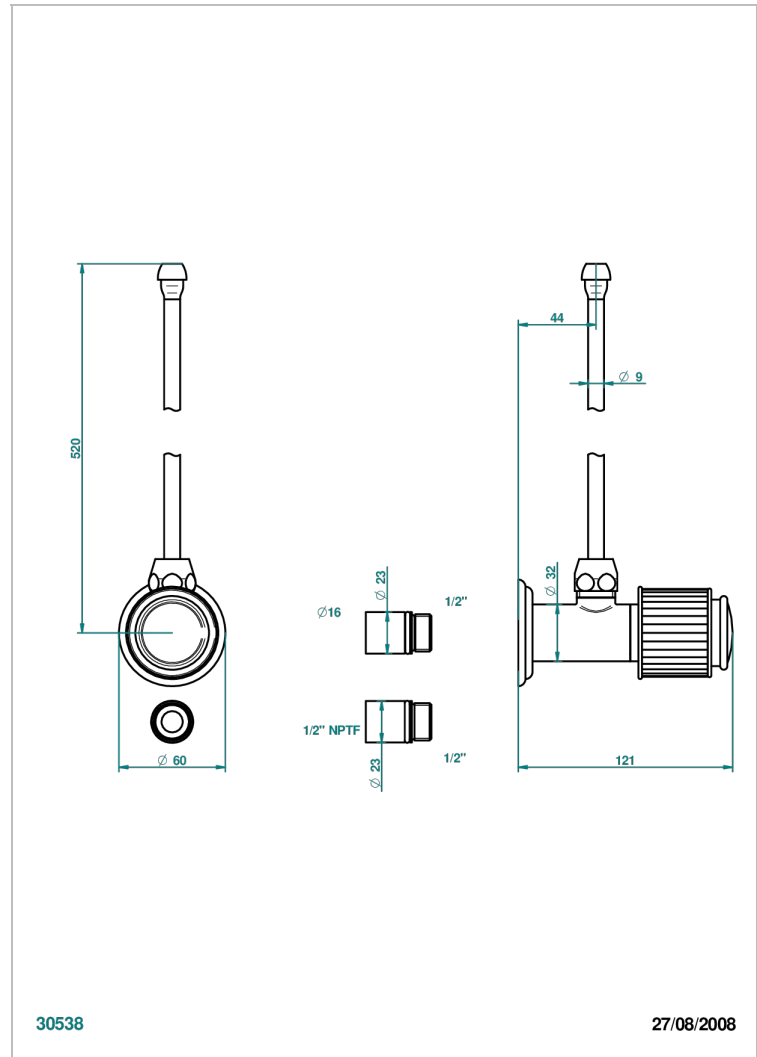

JAIPUR BLACK ONYX

A9C-181/SLA

Angle supply valve with 3/8" adaptor set

CHARACTERISTIC

- Jaipur Black Onyx
- Angle supply valve with 3/8" adaptor set

AVAILABLE FINITIONS

Black ceram - D30
Blush PVD - H62
Brass color PVD - H49
Brown bronze color PVD - F33
Chrome polished - A02
Chrome polished / gold polished - G02