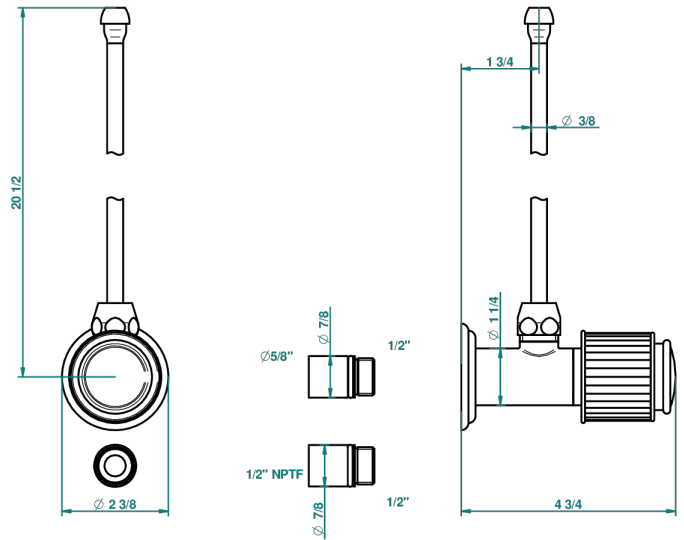

# JAIPUR ONICE NEGRO

A9C-181/SLA

Angle valve with 3/8 supply lavatory quick adaptor set

THG<sup>®</sup>  
PARIS

30538

27/08/2008

## CARACTERÍSTICAS

- Jaipur Onice Negro
- Angle valve with 3/8 supply lavatory quick adaptor set