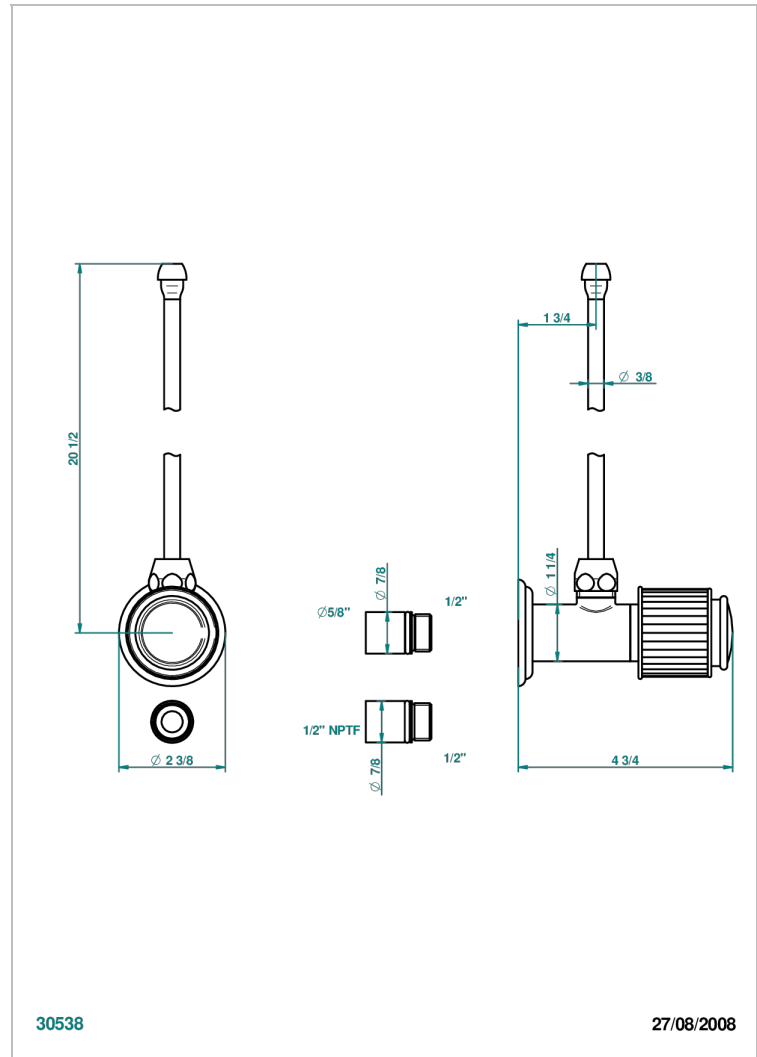

# JAIPUR BLACK ONYX

A9C-181/SLA

Angle supply valve with 3/8" adaptor set

## CHARACTERISTIC

- Jaipur Black Onyx
- Angle supply valve with 3/8" adaptor set