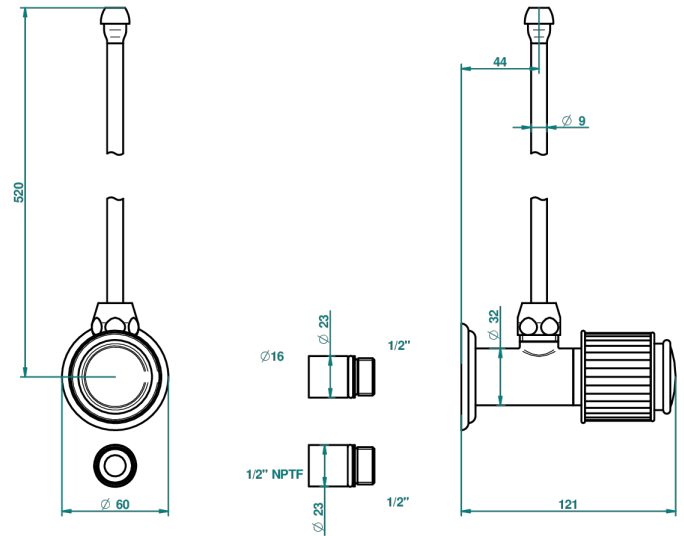

JAIPUR CRISTAL SATINADO

A9B-181/SLA

Angle valve with 3/8 supply lavatory quick adaptor set

THG[®]
PARIS

30537

26/08/2008

CARACTERÍSTICAS

- Jaipur Cristal Satinado
- Angle valve with 3/8 supply lavatory quick adaptor set