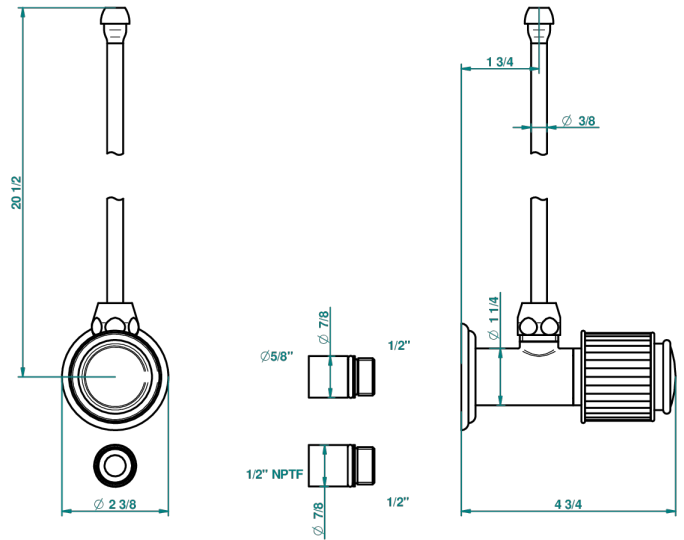

JAIPUR CRISTAL SATINADO

A9B-181/SLA

Angle valve with 3/8 supply lavatory quick adaptor set

THG[®]
PARIS

30537

26/08/2008

CARACTERÍSTICAS

- Jaipur Cristal Satinado
- Angle valve with 3/8 supply lavatory quick adaptor set