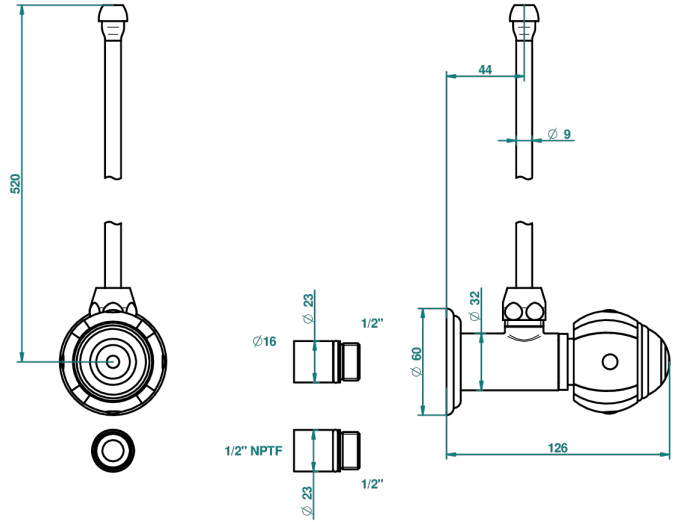

ITHAQUE DECORACION EN ORO

A7A-181/SLA

Angle valve with 3/8 supply lavatory quick adaptor set

THG[®]
PARIS

30522

26/08/2008

CARACTERÍSTICAS

- Ithaque decoración en oro
- Angle valve with 3/8 supply lavatory quick adaptor set