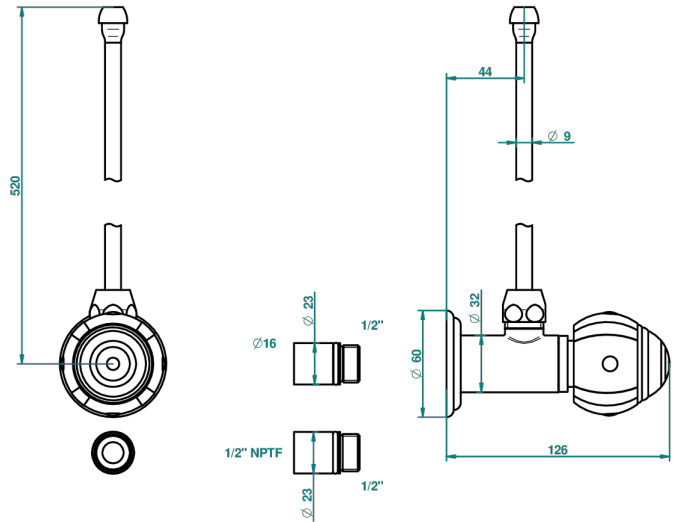

ITHAQUE GOLD DECOR

A7A-181/SLA

Angle supply valve with 3/8" adaptor set

30522

26/08/2008

CHARACTERISTIC

- Ithaque Gold decor
- Angle supply valve with 3/8" adaptor set

AVAILABLE FINITIONS