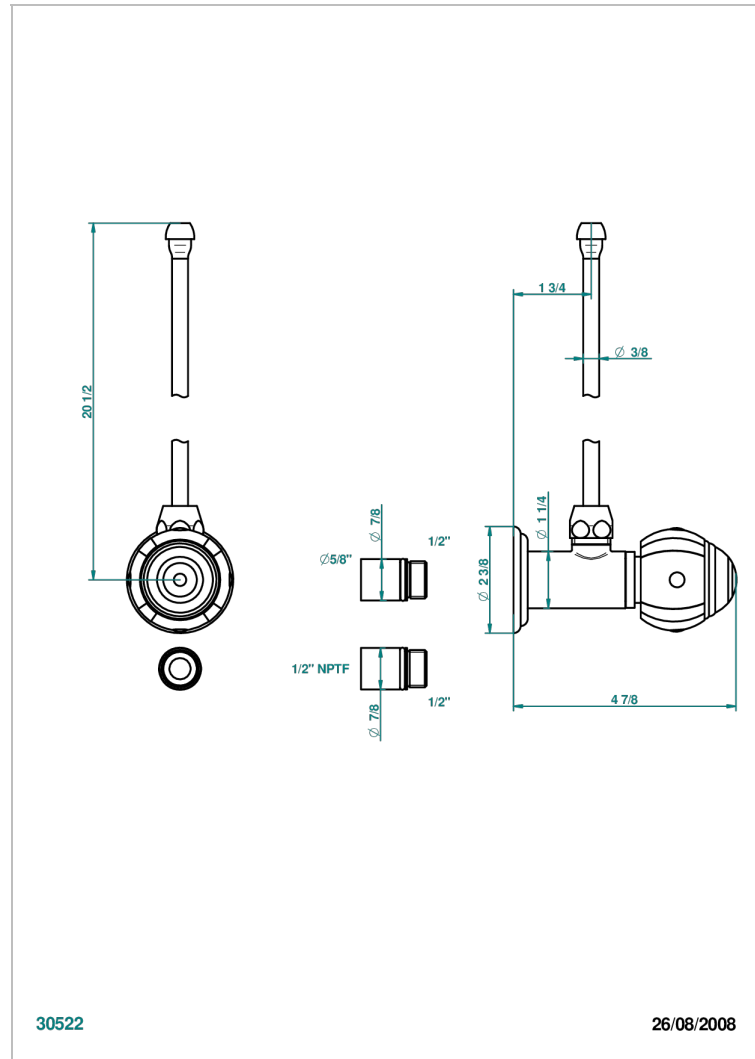

ITHAQUE DECORACION EN ORO

A7A-181/SLA

Angle valve with 3/8 supply lavatory quick adaptor set

THG[®]
PARIS

30522

26/08/2008

CARACTERÍSTICAS

- Ithaque decoración en oro
- Angle valve with 3/8 supply lavatory quick adaptor set