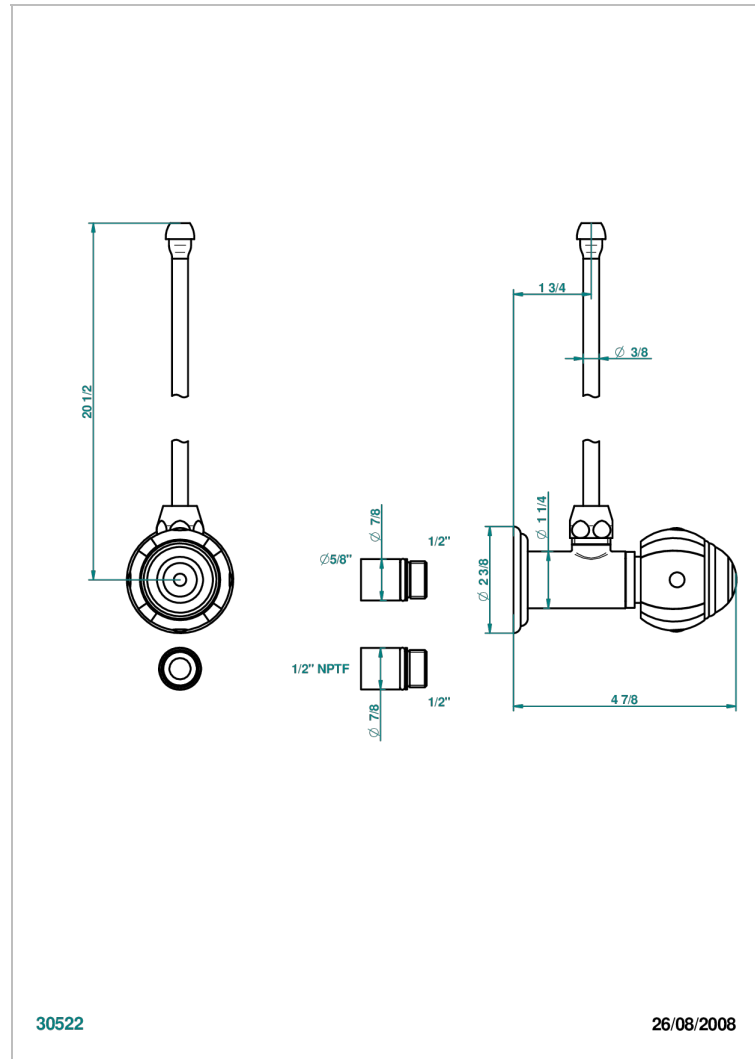

ITHAQUE GOLD DECOR

A7A-181/SLA

Angle supply valve with 3/8" adaptor set

CHARACTERISTIC

- Ithaque Gold decor
- Angle supply valve with 3/8" adaptor set

AVAILABLE FINITIONS

Black ceram - D30
Blush PVD - H62
Brass color PVD - H49
Brown bronze color PVD - F33
Chrome polished - A02
Chrome polished / gold polished - G02