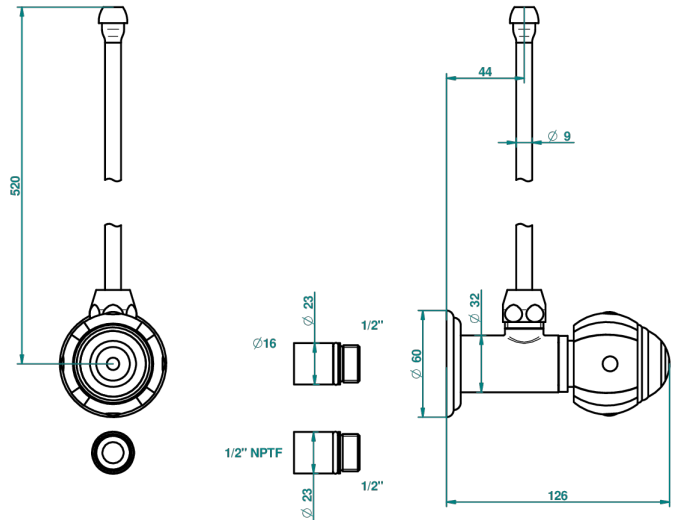

ITHAQUE PLATINUM DECOR

A7B-181/SLA

Angle supply valve with 3/8" adaptor set

THG[®]
PARIS

30521

26/08/2008

CHARACTERISTIC

- Ithaque Platinum decor
- Angle supply valve with 3/8" adaptor set