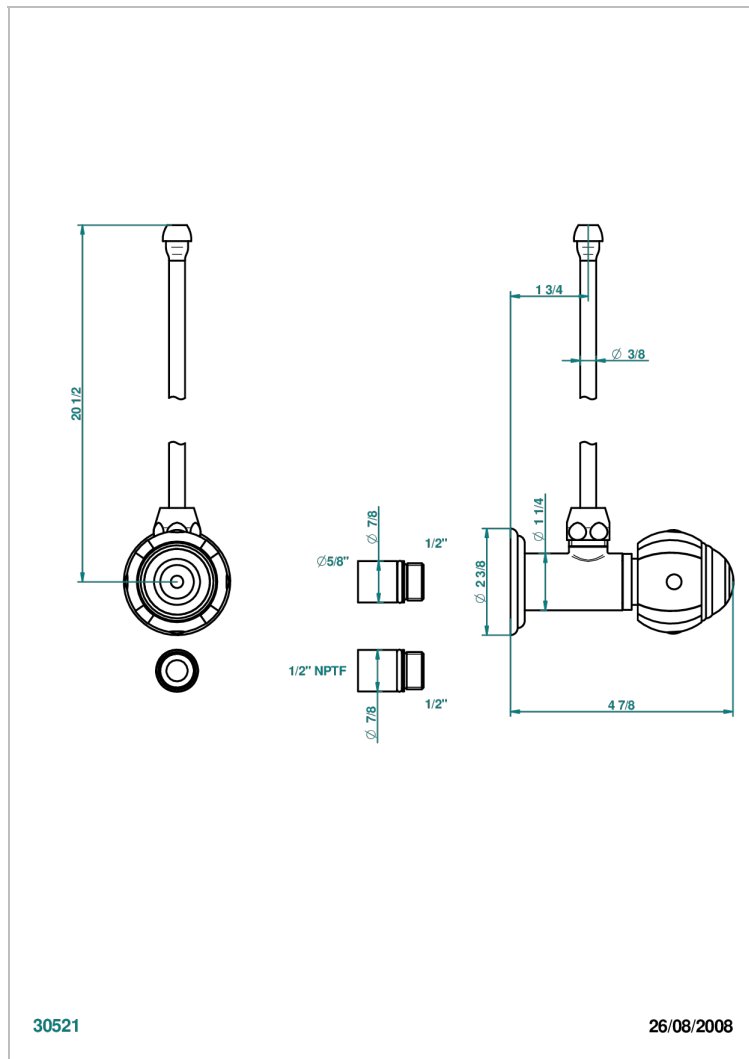

# ITHAQUE PLATINUM DECOR

A7B-181/SLA

Angle supply valve with 3/8" adaptor set

THG<sup>®</sup>  
PARIS

## CHARACTERISTIC

- Ithaque Platinum decor
- Angle supply valve with 3/8" adaptor set