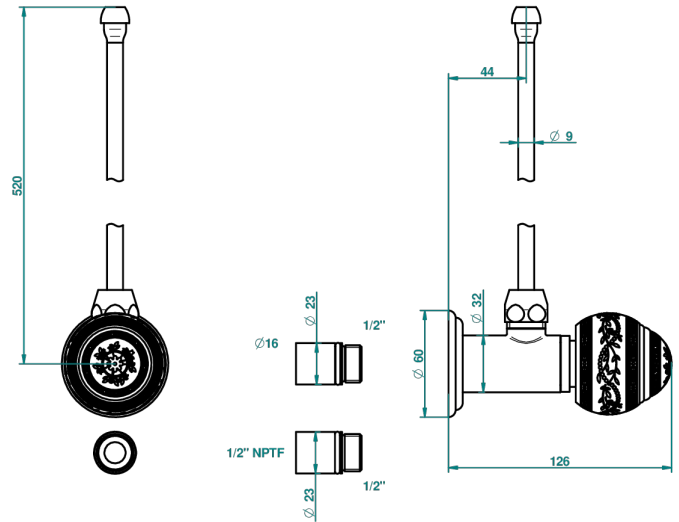

MARQUISE GOLD DECOR

A7F-181/SLA

Angle supply valve with 3/8" adaptor set

THG[®]
PARIS

30520

26/08/2008

CHARACTERISTIC

- Marquise Gold decor
- Angle supply valve with 3/8" adaptor set