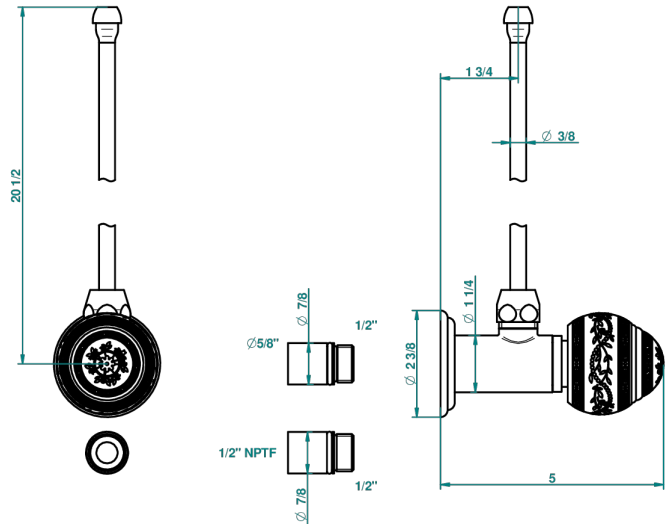

MARQUISE GOLD DECOR

A7F-181/SLA

Angle supply valve with 3/8" adaptor set

THG[®]
PARIS

30520

26/08/2008

CHARACTERISTIC

- Marquise Gold decor
- Angle supply valve with 3/8" adaptor set