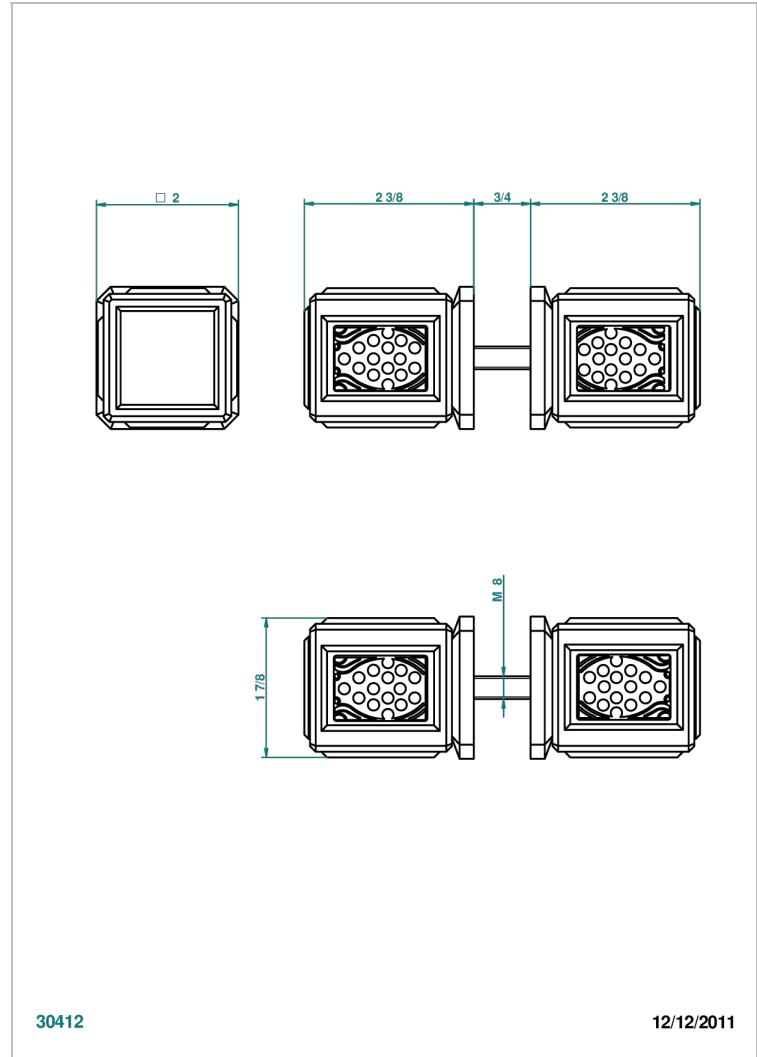

METROPOLIS BLACK CRYSTAL

A2L-638V

Pair of large door knobs

30412

12/12/2011

CHARACTERISTIC

- Métropolis Black crystal
- Pair of large door knobs

AVAILABLE FINITIONS