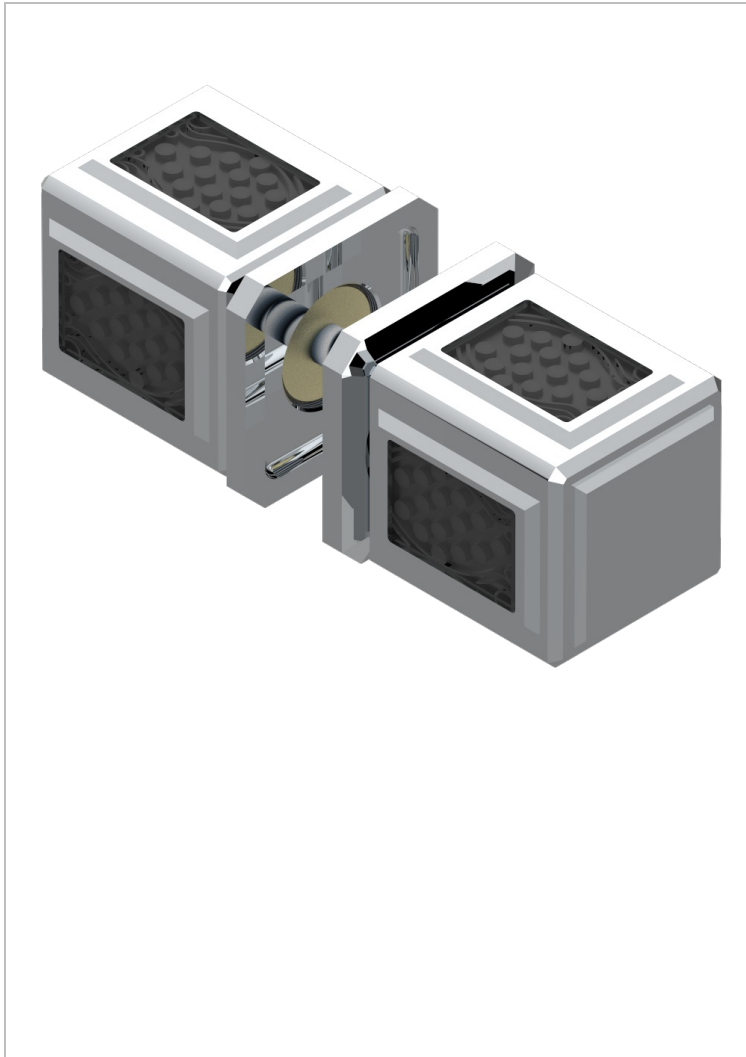

METROPOLIS BLACK CRYSTAL

A2L-638V

Pair of large door knobs

30412

12/12/2011

CHARACTERISTIC

- Métropolis Black crystal
- Pair of large door knobs

AVAILABLE FINITIONS

Antique nickel - H28
Black ceram - D30
Blush PVD - H62
Brass color PVD - H49
Brown bronze color PVD - F33
Gold color PVD - H52

Graphite PVD - H64
Matt Umber PVD - H67
Matt blush PVD - H60
Matt brass color PVD - H50
Matt brown bronze color PVD - F34
Matt chrome - C02