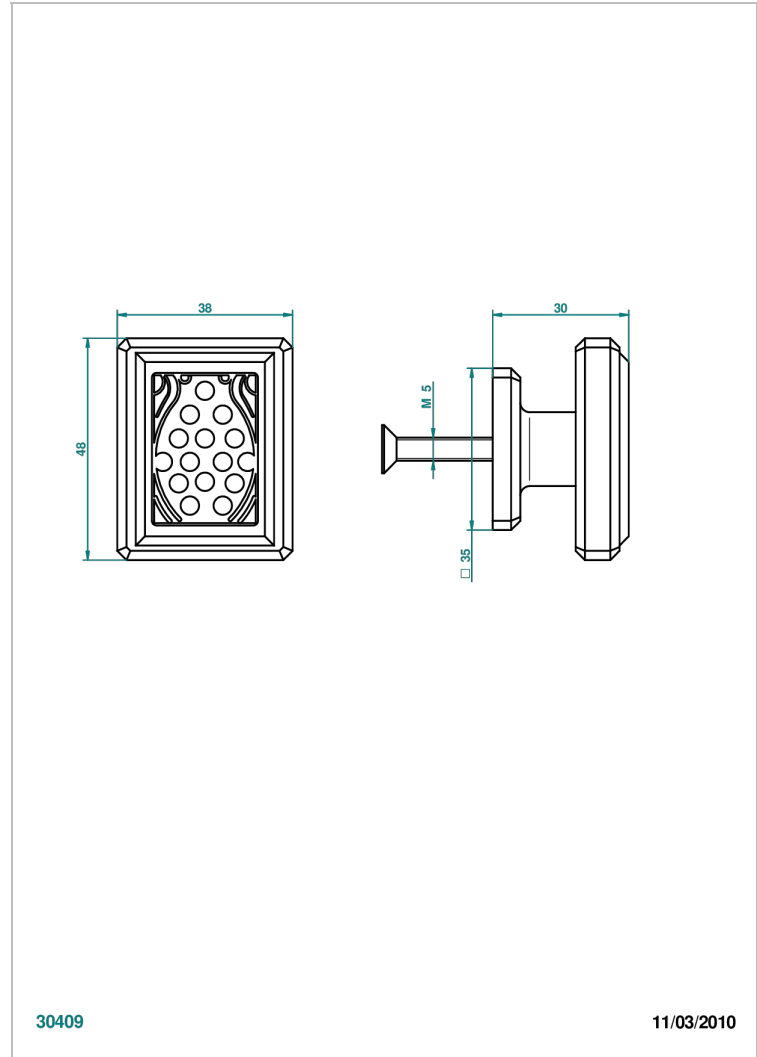

METROPOLIS BLACK CRYSTAL WITH LEVER HANDLES

A2M-26BP

Medium size knob

30409

11/03/2010

CHARACTERISTIC

- Métropolis Black crystal with lever handles
- Medium size knob

AVAILABLE FINITIONS