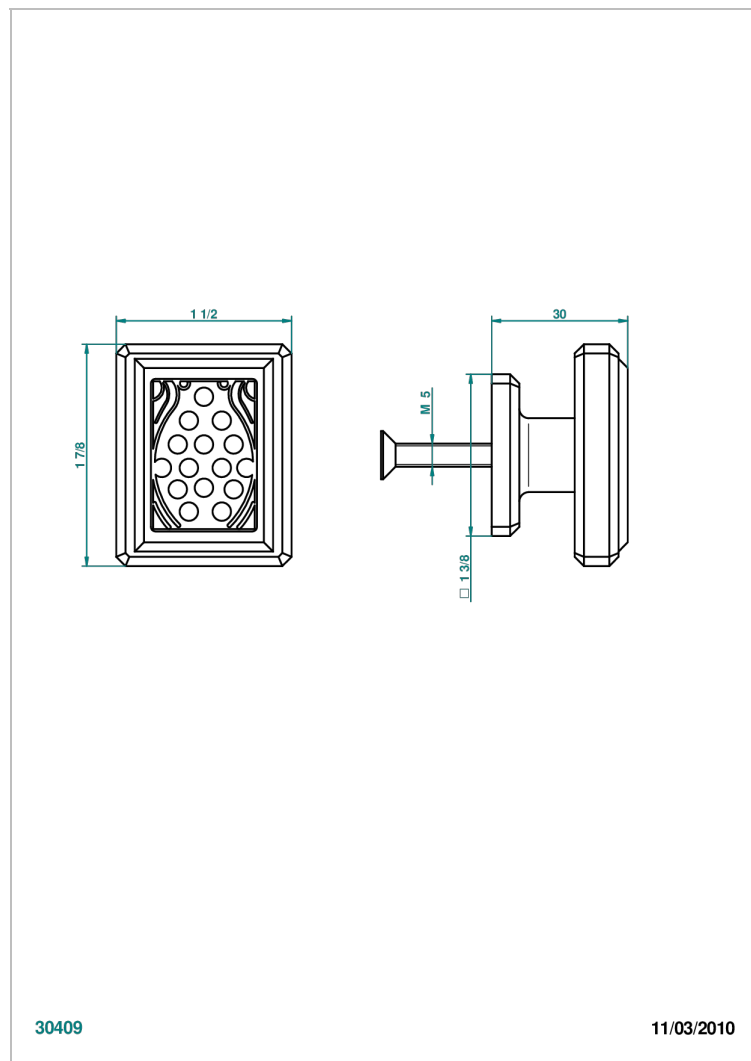

METROPOLIS BLACK CRYSTAL WITH LEVER HANDLES

A2M-26BP

Medium size knob

30409

11/03/2010

CHARACTERISTIC

- Métropolis Black crystal with lever handles
- Medium size knob

AVAILABLE FINITIONS