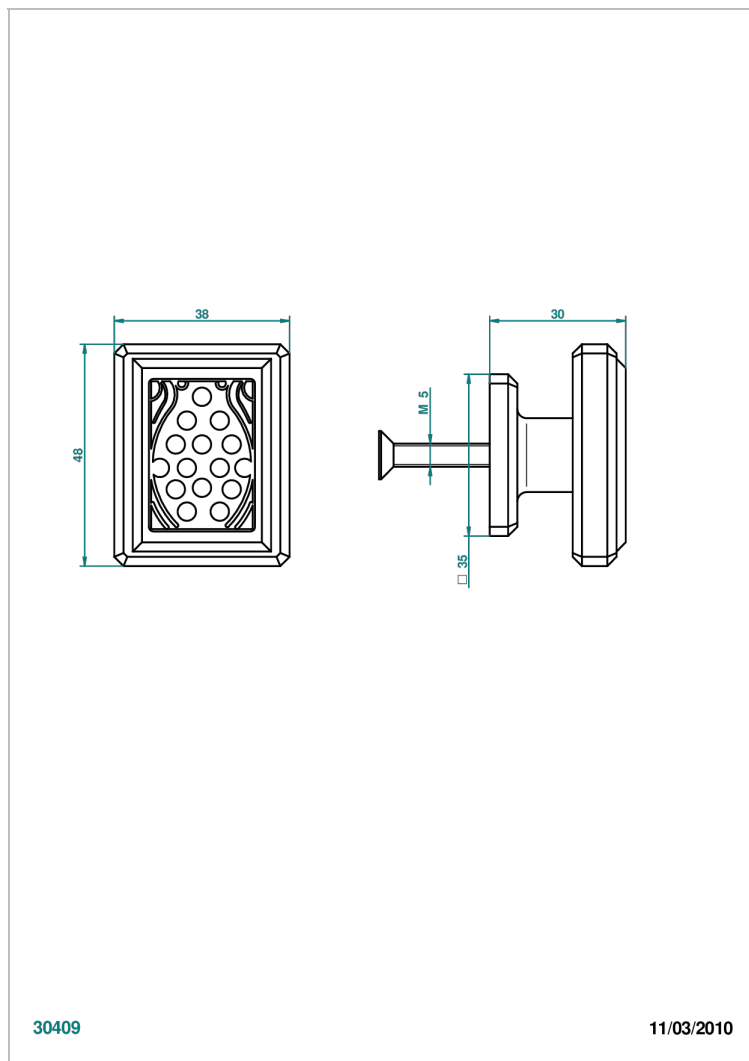

METROPOLIS BLACK CRYSTAL WITH LEVER

A2M-26BP

Medium size knob

30409

11/03/2010

CHARACTERISTIC

- Métropolis Black crystal with lever
- Medium size knob

AVAILABLE FINITIONS