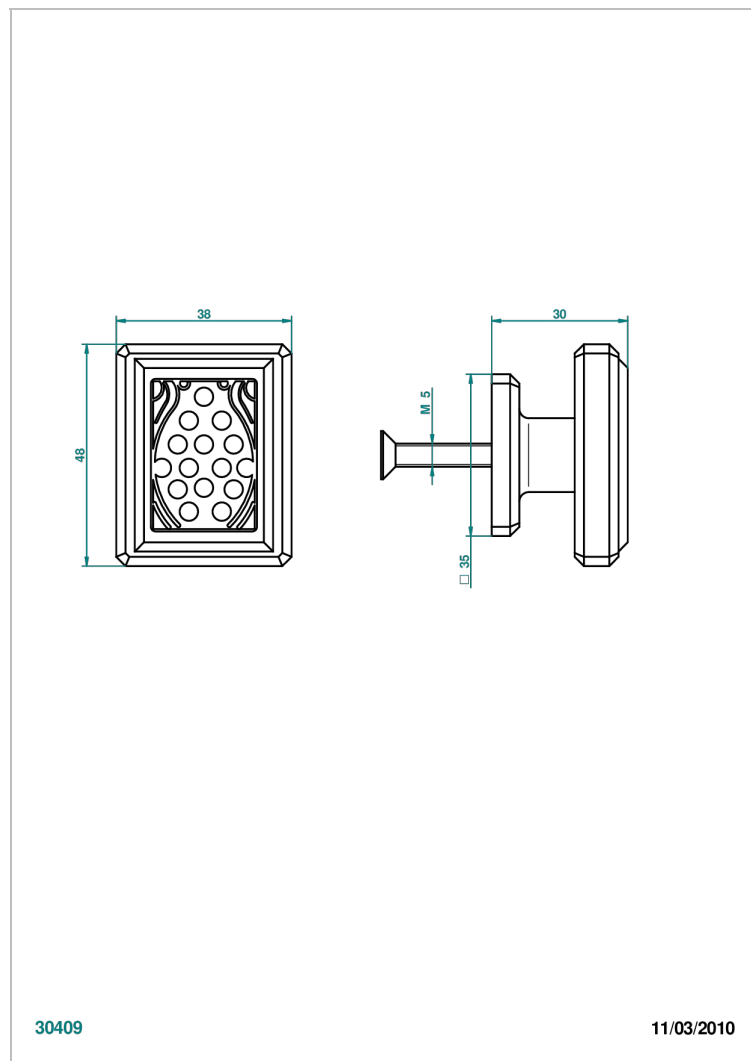

# METROPOLIS BLACK CRYSTAL WITH LEVER

A2M-26BP

Medium size knob

30409

11/03/2010

## CHARACTERISTIC

- Métropolis Black crystal with lever
- Medium size knob