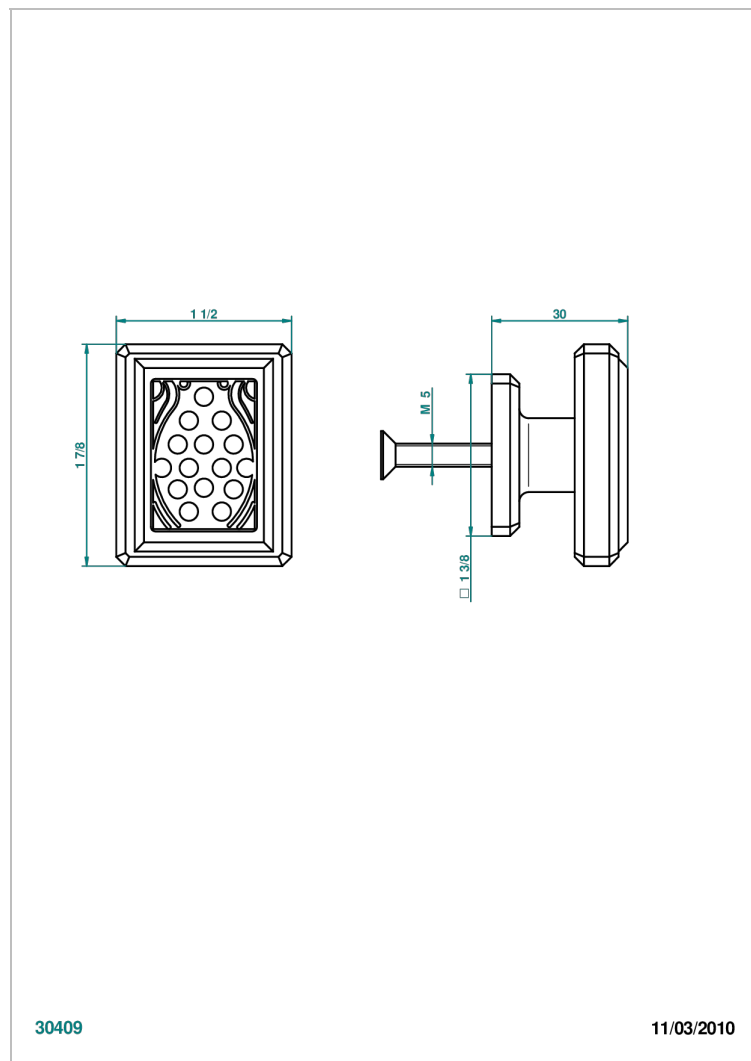

# METROPOLIS BLACK CRYSTAL WITH LEVER

A2M-26BP

Medium size knob

30409

11/03/2010

## CHARACTERISTIC

- Métropolis Black crystal with lever
- Medium size knob