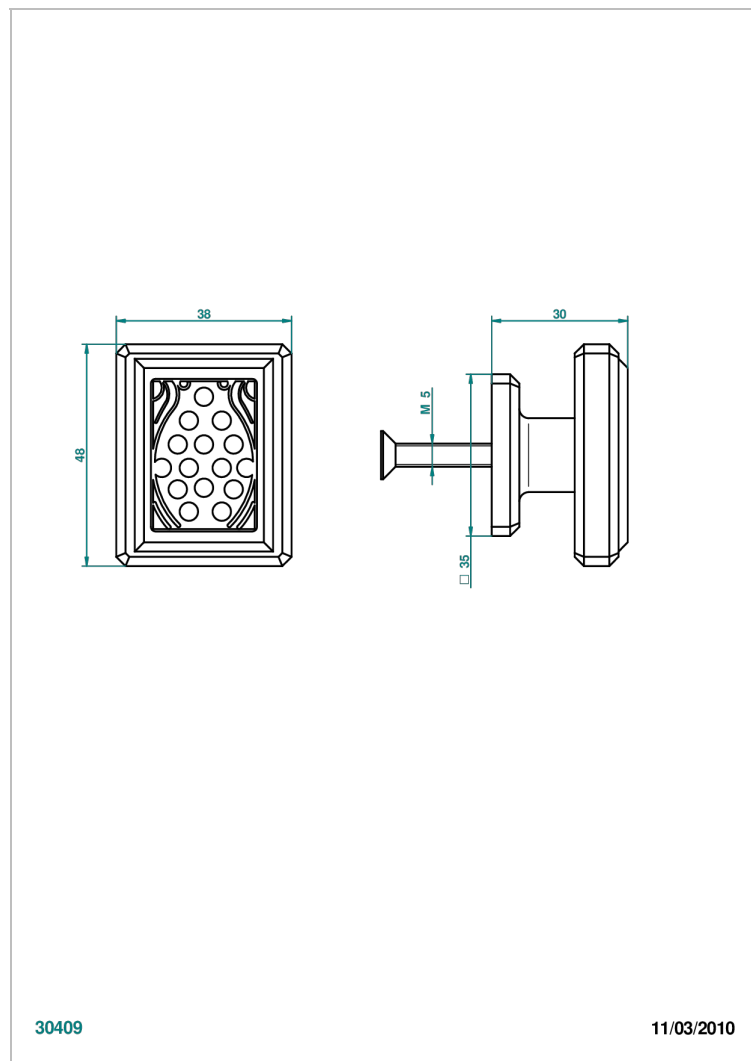

METROPOLIS BLACK CRYSTAL WITH LEVER

A2M-26BP

Medium size knob

30409

11/03/2010

CHARACTERISTIC

- Métropolis Black crystal with lever
- Medium size knob

AVAILABLE FINITIONS