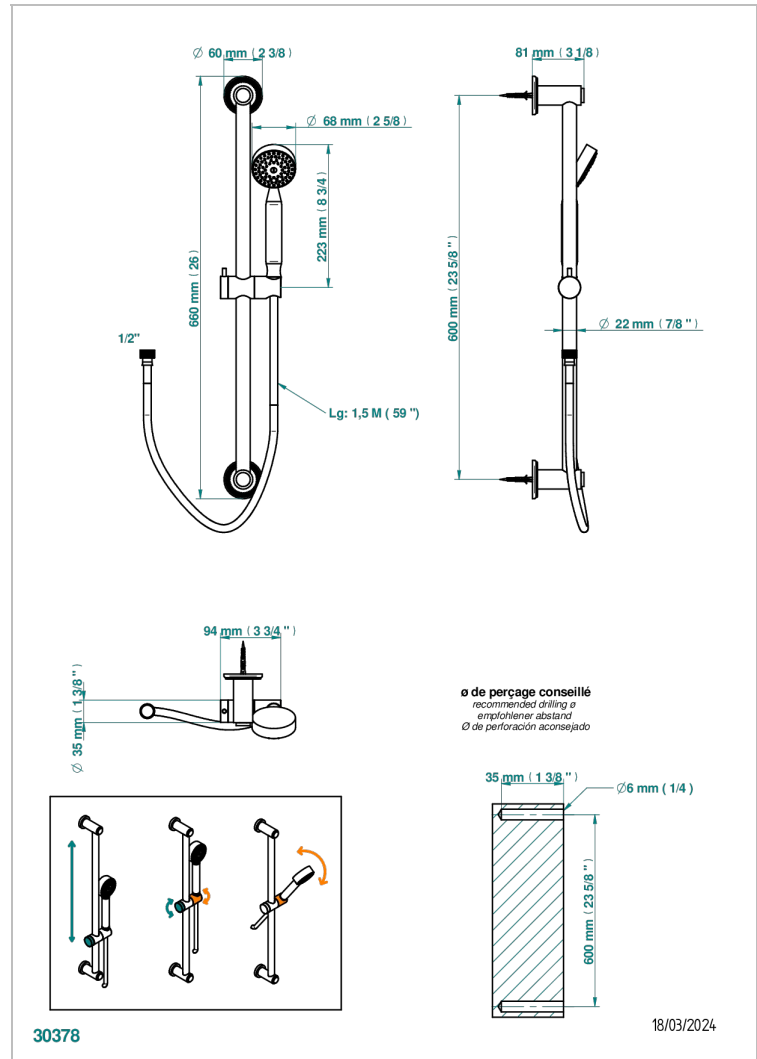

DIPLOMATE ROYALE

U4D-58A

THG
PARIS

Wall mounted stylised handshower, 60 cm slidebar, hose and hook - no elbow

CHARACTERISTIC

- Diplome Royale
- Wall mounted stylised handshower, 60 cm slidebar, hose and hook - no elbow

TECHNICAL SPECS

- Recommandé : 3 bars (max. 5 bars) - Advised : 43,5 psi (max. 72 psi)
- 9,5 l/min à 3 bars (2.5 gpm at 43.5 psi)

AVAILABLE FINITIONS

Black ceram - D30
Blush PVD - H62
Brass color PVD - H49
Brown bronze color PVD - F33
Chrome polished - A02
Chrome polished / gold polished - G02

Copper antique matt, coated - H07
Gold color PVD - H52
Gold mat - F07
Gold polished - F01
Graphite PVD - H64
Light coated bronze - D01

Matt Umber PVD - H67
Matt blush PVD - H60
Matt brass color PVD - H50
Matt brown bronze color PVD - F34
Matt chrome (American satin) - C02
Matt gold color PVD - H53

Matt graphite PVD - H65
Matt nickel (American satin) - C01
Matt nickel color PVD - H56
Nickel antique / Sovereign - H28
Nickel color PVD - H55
Nickel polished - B01

Soft gold - F30
Soft matt gold - F31
Umber PVD - H66