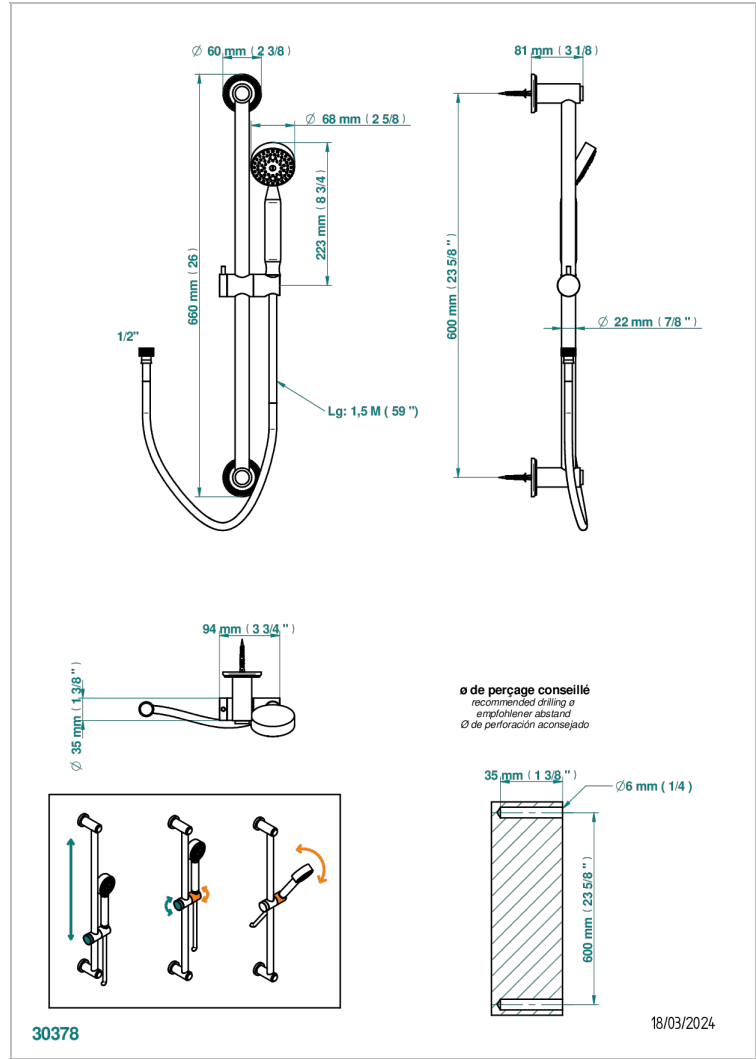

DIPLOMATE ROYALE

U4D-58A

THG
PARIS

Wall mounted stylised handshower, 60 cm slidebar, hose and hook, no elbow

CHARACTERISTIC

- Diplome Royale
- Wall mounted stylised handshower, 60 cm slidebar, hose and hook, no elbow

TECHNICAL SPECS

- Recommandé : 3 bars (max. 5 bars) - Advised : 43,5 psi (max. 72 psi)
- 9,5 l/min à 3 bars (2.5 gpm at 43.5 psi)

AVAILABLE FINITIONS

Antique nickel - H28
Black ceram - D30
Blush PVD - H62
Brass color PVD - H49
Brown bronze color PVD - F33
Gold color PVD - H52

Nickel color PVD - H55
Polished chrome (color finish) - A02
Polished chrome / Polished gold (color finish) - G02
Polished gold (color finish) - F01
Polished nickel - B01
Soft gold - F30

Soft matt gold - F31
Umber PVD - H66
Varnished matt antique red copper (color finish) - H07