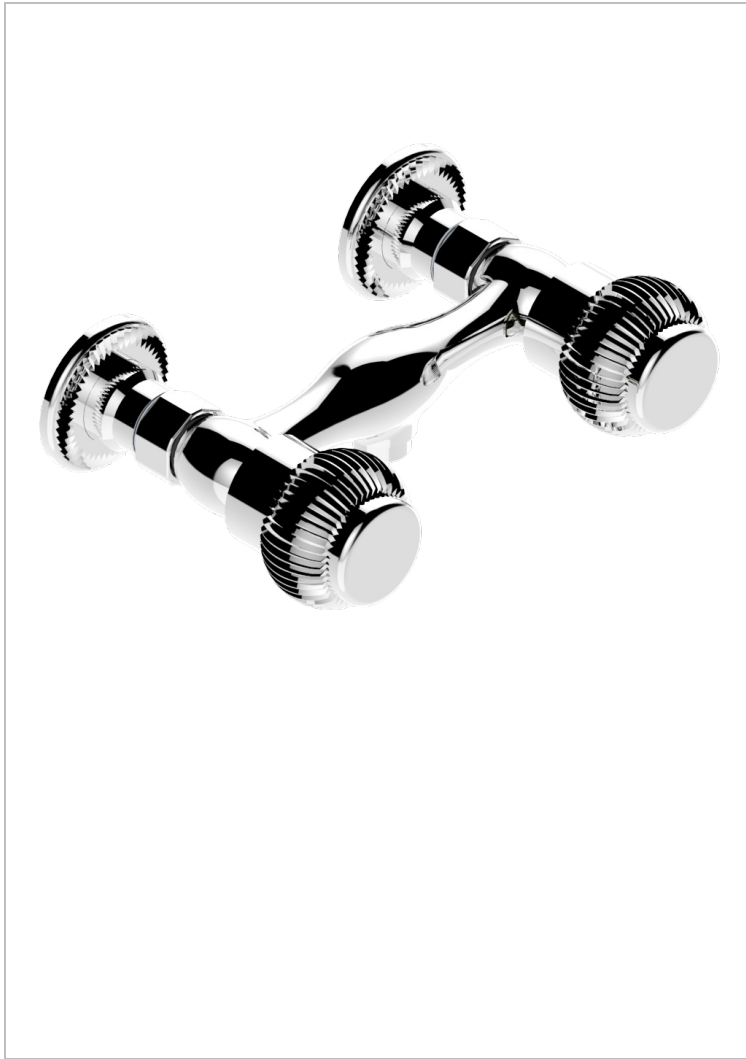

# DIPLOMATE ROYALE

U4D-64

Wall mounted shower mixer 1/2" - 150 mm centres - no hose

THG<sup>®</sup>  
PARIS

30375

15/12/2008

## CHARACTERISTIC

- ACS : 17ACCLY652
- NF : NF EN 200 - IA - Chrome

## AVAILABLE FINITIONS

Antique nickel - H28  
Black ceram - D30  
Blush PVD - H62  
Brass color PVD - H49  
Brown bronze color PVD - F33  
Gold color PVD - H52

Graphite PVD - H64  
Lacquered light bronze - D01  
Matt Umber PVD - H67  
Matt blush PVD - H60  
Matt brass color PVD - H50  
Matt brown bronze color PVD - F34