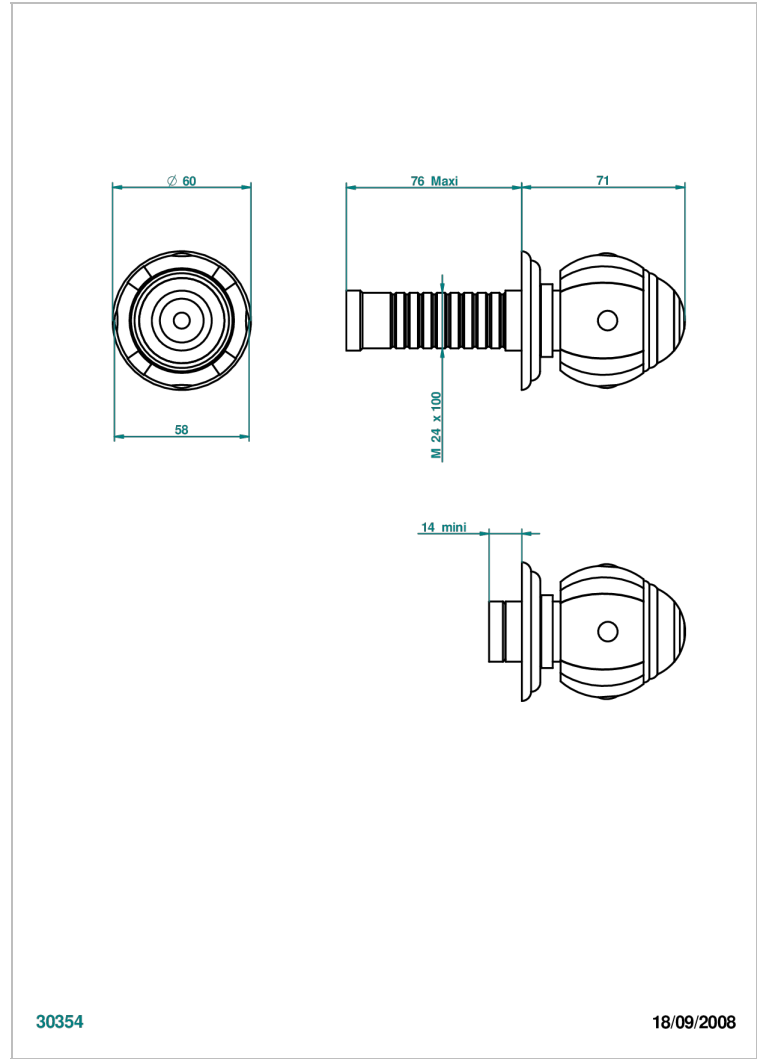

ITHAQUE PLATINUM DECOR

A7B-30B

Wall volume control 30 & 32 trim

THG[®]
PARIS

CHARACTERISTIC

- Ithaque Platinum decor
- Wall volume control 30 & 32 trim

RELATED SKU'S

- Ref. G00-32CUSA 3/4" Volume control wall valve with ceramic cartridge
- Ref. G00-32HUSA 3/4" Volume control wall valve with ceramic cartridge counterclockwise
- Ref. G00-30CUSA 1/2" volume control wall valve with ceramic cartridge
- Ref. G00-30HUSA 1/2" Volume control wall valve with ceramic cartridge counterclockwise