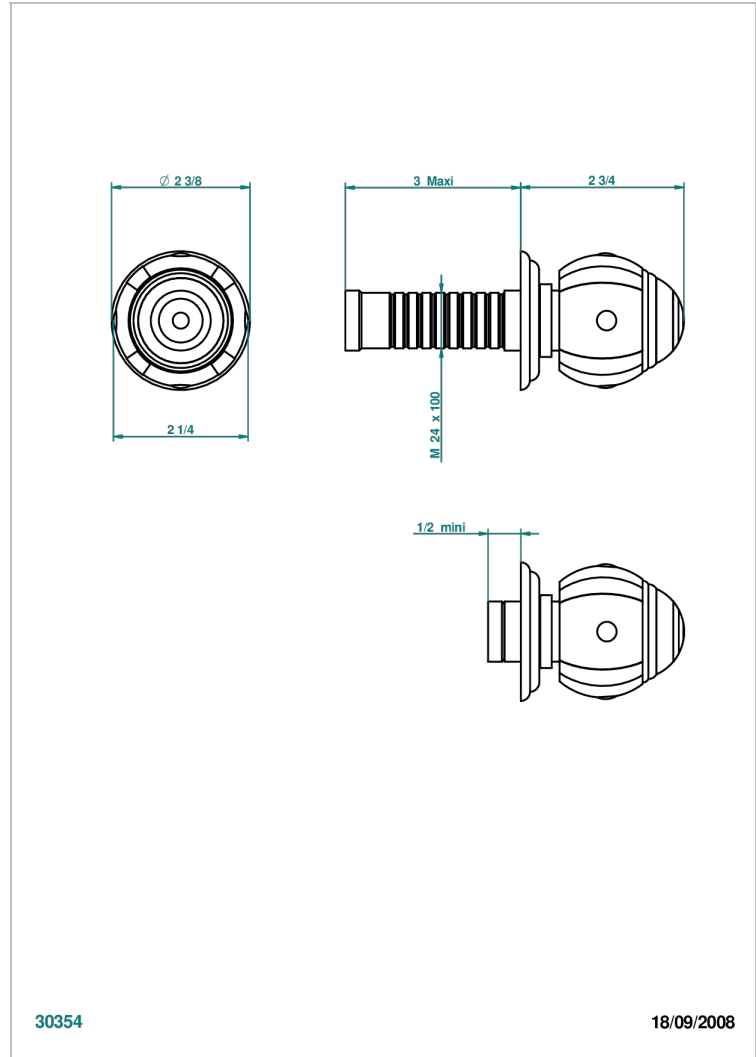

# ITHAQUE PLATINUM DECOR

A7B-30B

Wall volume control 30 & 32 trim

THG<sup>®</sup>  
PARIS

30354

18/09/2008

## CHARACTERISTIC

- Ithaque Platinum decor
- Wall volume control 30 & 32 trim

## RELATED SKU'S

- Ref. G00-32CUSA 3/4" Volume control wall valve with ceramic cartridge
- Ref. G00-32HUSA 3/4" Volume control wall valve with ceramic cartridge counterclockwise
- Ref. G00-30CUSA 1/2" volume control wall valve with ceramic cartridge
- Ref. G00-30HUSA 1/2" Volume control wall valve with ceramic cartridge counterclockwise