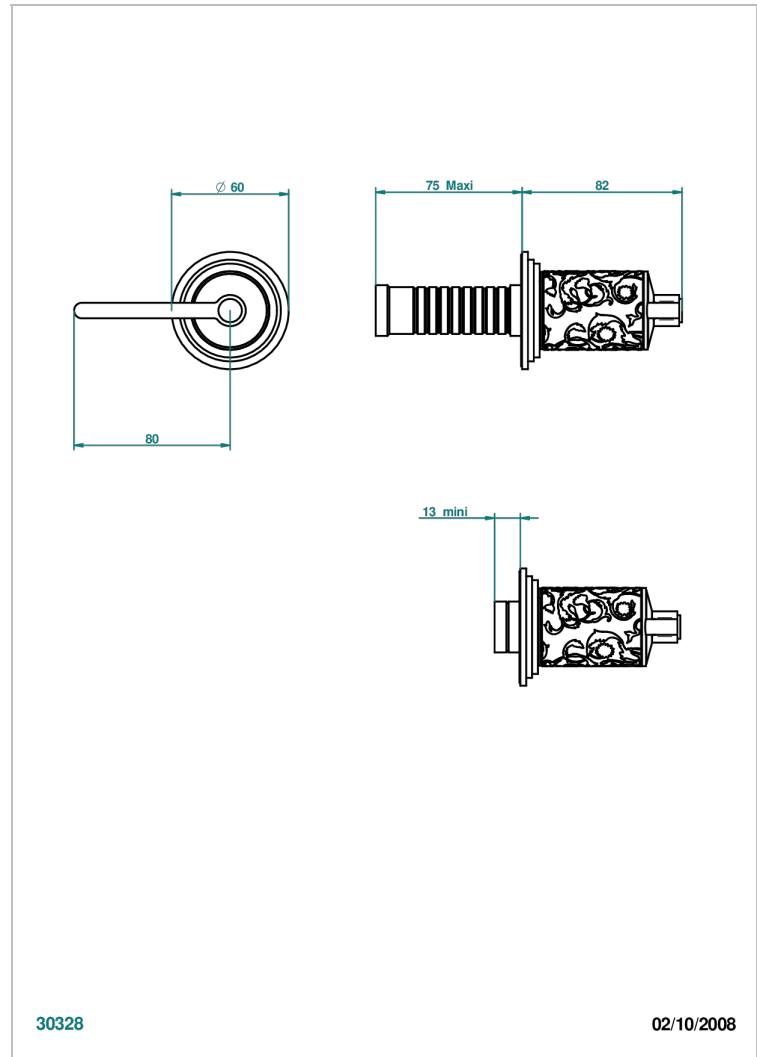

FRIVOLE WITH LEVER HANDLES

G2S-30B

Wall volume control 30 & 32 trim

THG[®]
PARIS

CHARACTERISTIC

- Frivole with lever handles
- Wall volume control 30 & 32 trim

RELATED SKU'S

- Ref. G00-32CUSA 3/4" Volume control wall valve with ceramic cartridge
- Ref. G00-32HUSA 3/4" Volume control wall valve with ceramic cartridge counterclockwise
- Ref. G00-30CUSA 1/2" volume control wall valve with ceramic cartridge
- Ref. G00-30HUSA 1/2" Volume control wall valve with ceramic cartridge counterclockwise