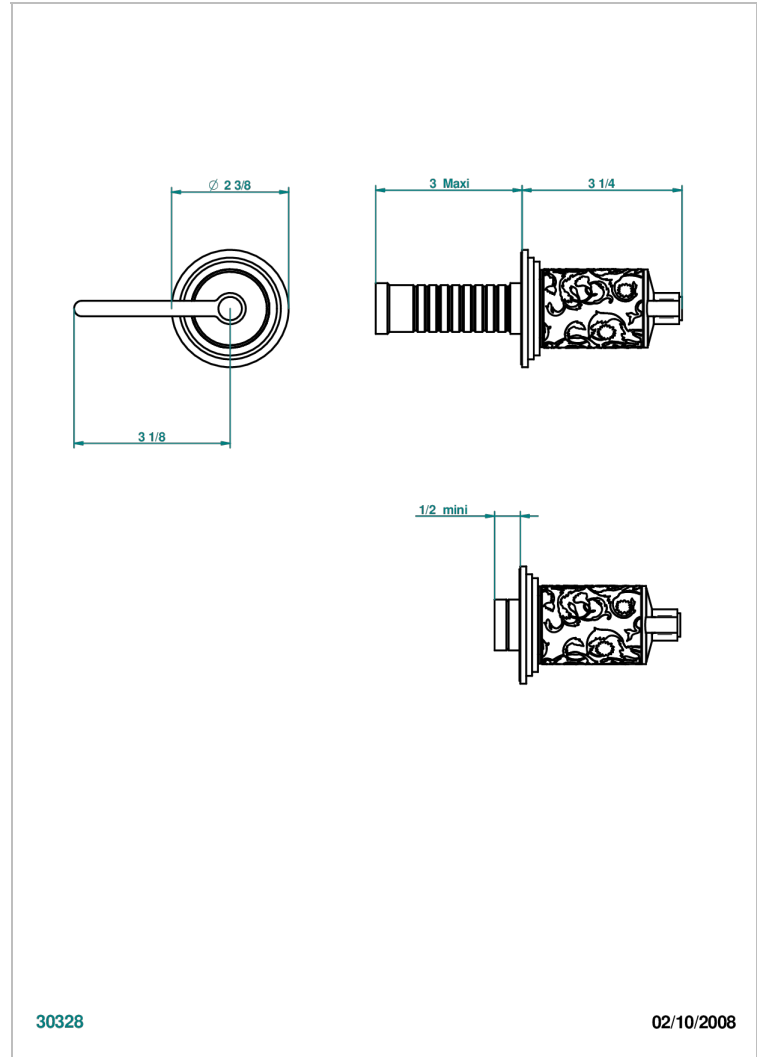

FRIVOLE WITH LEVER HANDLES

G2S-30B

Wall volume control 30 & 32 trim

THG[®]
PARIS

30328

02/10/2008

CHARACTERISTIC

- Frivole with lever handles
- Wall volume control 30 & 32 trim

RELATED SKU'S

- Ref. G00-32CUSA 3/4" Volume control wall valve with ceramic cartridge
- Ref. G00-32HUSA 3/4" Volume control wall valve with ceramic cartridge counterclockwise
- Ref. G00-30CUSA 1/2" volume control wall valve with ceramic cartridge
- Ref. G00-30HUSA 1/2" Volume control wall valve with ceramic cartridge counterclockwise