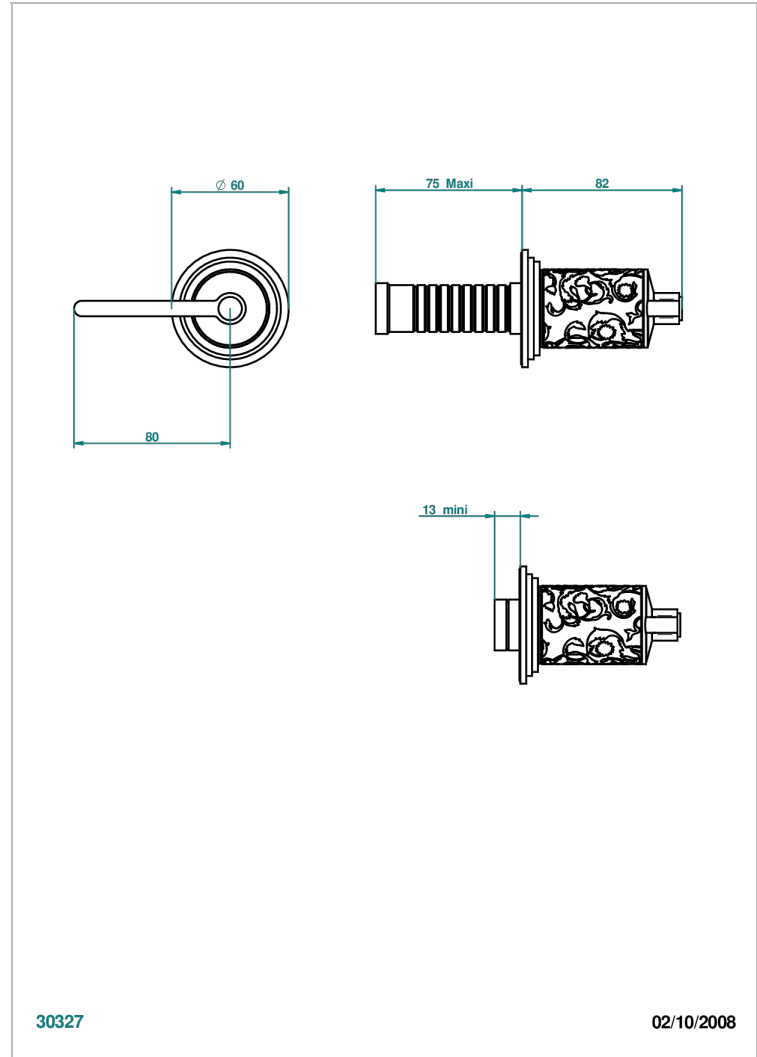

FROUFROU WITH LEVER

G2P-30B

Trim only for wall valve 1/2" ref.30/CA & 30/HA and 3/4" ref.32/CA & 32/HA and diverter ref.50/4VMA

THG[®]
PARIS

CHARACTERISTIC

- Froufrou with lever
- Trim only for wall valve 1/2" ref.30/CA & 30/HA and 3/4" ref.32/CA & 32/HA and diverter ref.50/4VMA

RELATED SKU'S

- Ref. G00-30/CA Wall mounted 1/2" valve body with ceramic head, 1/4 turn left - no trim
- Ref. G00-30/HA Wall mounted 1/2" valve body with ceramic head, 1/4 turn right
- Ref. G00-32/CA Wall mounted 3/4" valve with ceramic head, 1/4 turn left - no trim
- Ref. G00-32/HA Wall mounted 3/4" valve body with ceramic head, 1/4 turn right - no trim

AVAILABLE FINITIONS

Antique nickel - H28
Black ceram - D30
Blush PVD - H62
Brass color PVD - H49
Brown bronze color PVD - F33
Gold color PVD - H52

Graphite PVD - H64
Matt Umber PVD - H67
Matt blush PVD - H60
Matt brass color PVD - H50
Matt brown bronze color PVD - F34
Matt chrome - C02