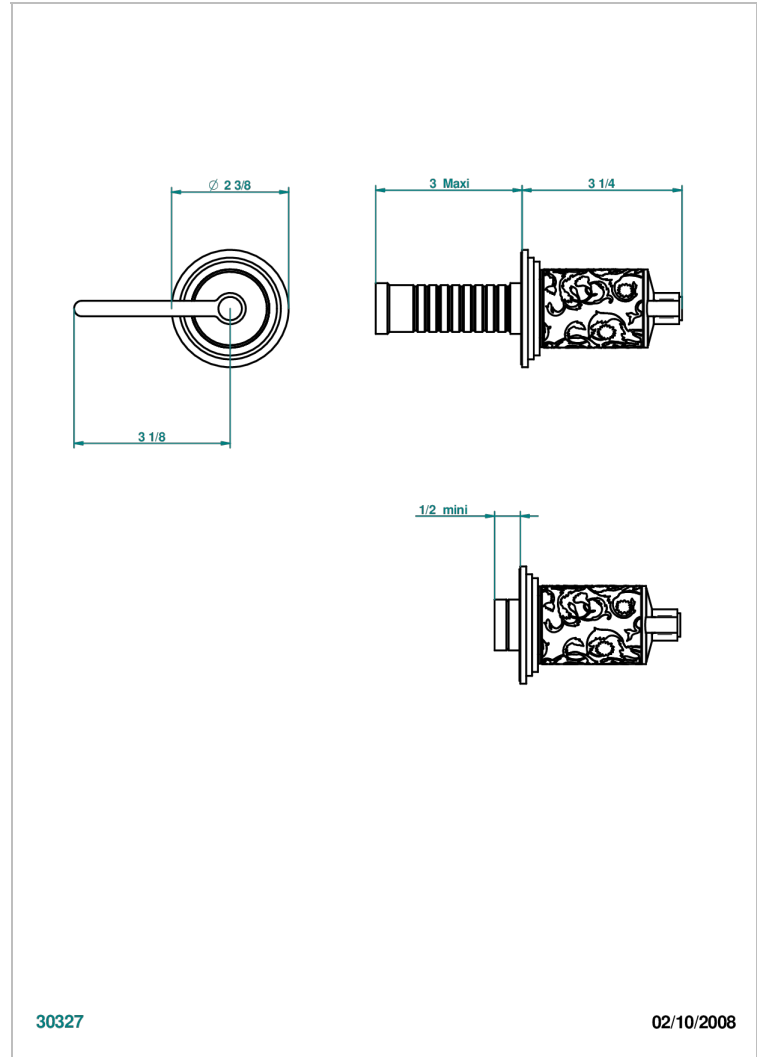

# FROUFROU WITH LEVER

G2P-30B

Trim only for wall valve 1/2" ref.30/CA & 30/HA and 3/4" ref.32/CA & 32/HA and diverter ref.50/4VMA

THG<sup>®</sup>  
PARIS

30327

02/10/2008

## CHARACTERISTIC

- Froufrou with lever
- Trim only for wall valve 1/2" ref.30/CA & 30/HA and 3/4" ref.32/CA & 32/HA and diverter ref.50/4VMA

## RELATED SKU'S

- Ref. G00-30/CA Wall mounted 1/2" valve body with ceramic head, 1/4 turn left - no trim
- Ref. G00-30/HA Wall mounted 1/2" valve body with ceramic head, 1/4 turn right
- Ref. G00-32/CA Wall mounted 3/4" valve with ceramic head, 1/4 turn left - no trim
- Ref. G00-32/HA Wall mounted 3/4" valve body with ceramic head, 1/4 turn right - no trim

## AVAILABLE FINITIONS

Antique nickel - H28  
Black ceram - D30  
Blush PVD - H62  
Brass color PVD - H49  
Brown bronze color PVD - F33  
Gold color PVD - H52

Graphite PVD - H64  
Matt Umber PVD - H67  
Matt blush PVD - H60  
Matt brass color PVD - H50  
Matt brown bronze color PVD - F34  
Matt chrome - C02