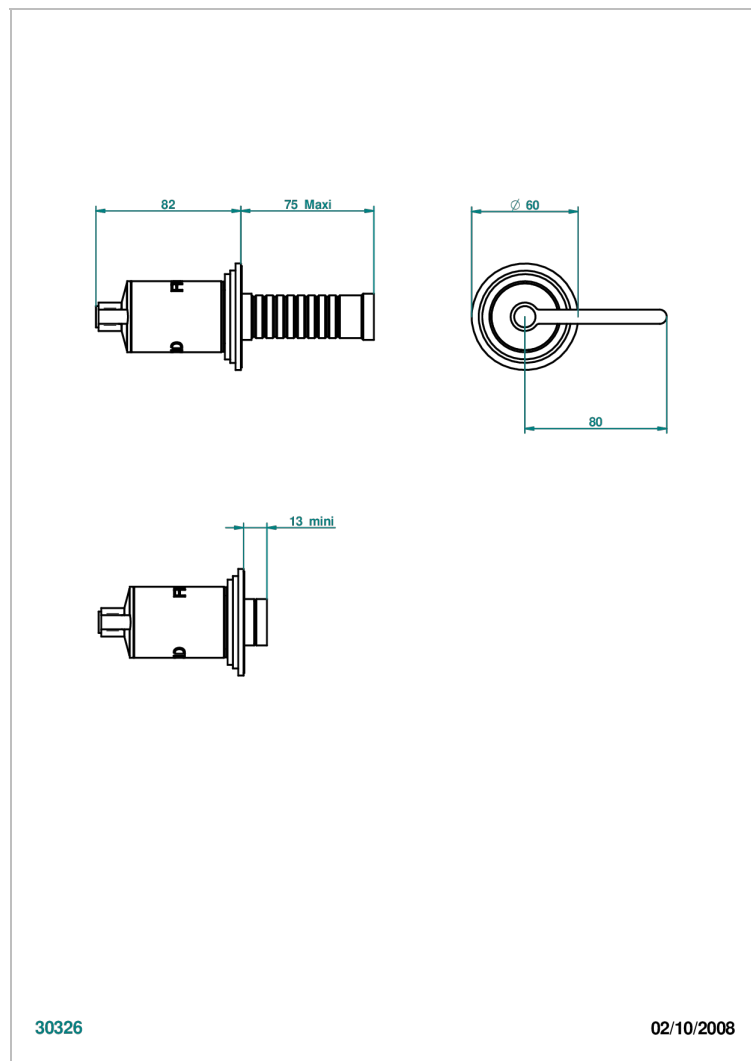

# FAUBOURG BLACK PORCELAIN WITH LEVER HANDLES

G2M-30B/C

Wall volume control 30 & 32 trim - Cold

## CHARACTERISTIC

- Faubourg Black Porcelain with lever handles
- Wall volume control 30 & 32 trim - Cold

## RELATED SKU'S

- Ref. G00-32CUSA 3/4" Volume control wall valve with ceramic cartridge
- Ref. G00-30CUSA 1/2" volume control wall valve with ceramic cartridge