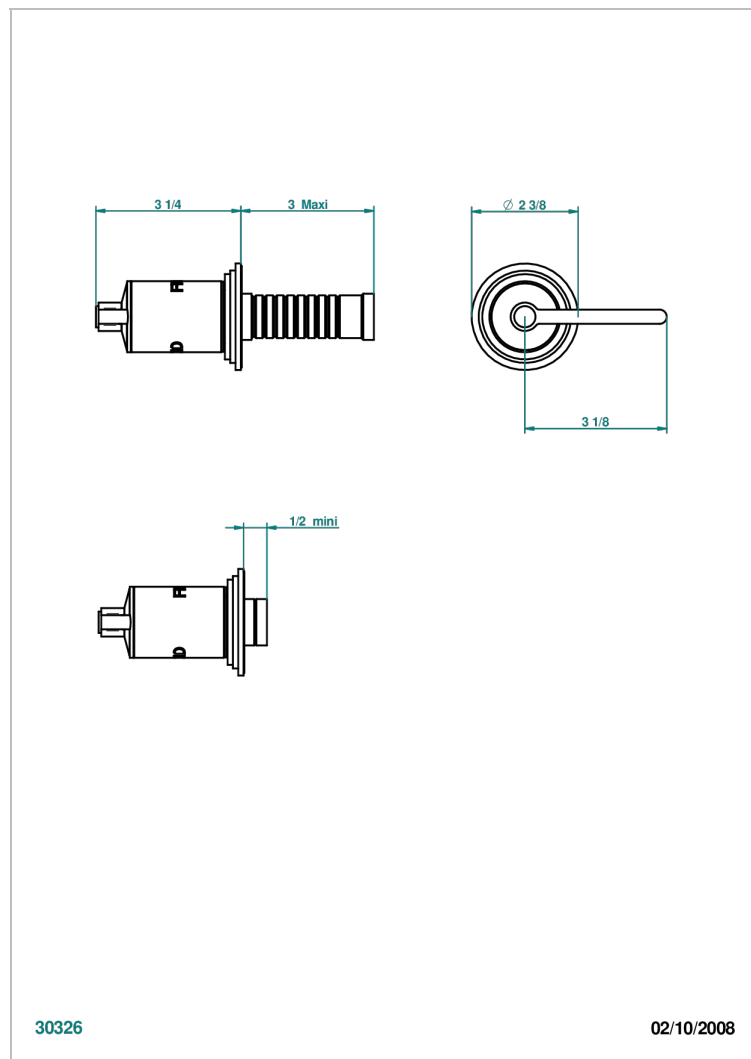

# FAUBOURG BLACK PORCELAIN WITH LEVER HANDLES

G2M-30B/C

Wall volume control 30 & 32 trim - Cold

30326

02/10/2008

## CHARACTERISTIC

- Faubourg Black Porcelain with lever handles
- Wall volume control 30 & 32 trim - Cold

## RELATED SKU'S

- Ref. G00-32CUSA 3/4" Volume control wall valve with ceramic cartridge
- Ref. G00-30CUSA 1/2" volume control wall valve with ceramic cartridge